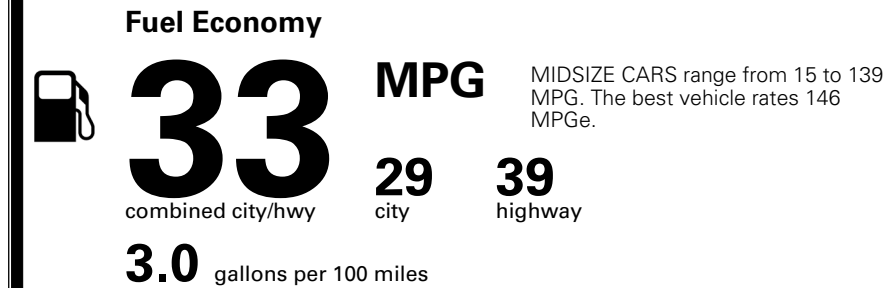

MANUFACTURER'S SUGGESTED RETAIL PRICE ▶ $ 23,390.00

COMPARE LXS FEATURES

Added to/in place of standard LX features
- 16" Alloy Wheels
- Drive Mode Select
- Blind-Spot Collision-Avoidance Assist
- Rear Cross-Traffic Collision-Avoidance Assist
- Safe Exit Warning
- 60/40 Split-Folding Rear Seats

Included
Included
Included
Included
Included
Included

ADDITIONAL INSTALLED EQUIPMENT:
(In addition to or in place of standard features)

MSRP INCLUDING OPTIONS $ 23,390.00
INLAND FREIGHT AND HANDLING $ 1,245.00
TOTAL MANUFACTURER'S SUGGESTED RETAIL PRICE ▶ $ 24,635.00

TOTAL ADDITIONAL WEIGHT:

*Additional terms and conditions apply.
**Kia Connect may be currently unavailable for some Model Year 2022 and newer vehicles sold or purchased in Massachusetts; please see owners.kia.com for more information.
NOTE: When you purchase this vehicle, Kia America, Inc. collects personal information you provide to the dealership. For information on our collection and use of personal information and your rights, please see our Privacy Policy on www.kia.com.

EPA DOT Fuel Economy and Environment

Gasoline Vehicle

You save $1,000
in fuel costs over 5 years compared to the average new vehicle.

Annual fuel cost $1,500