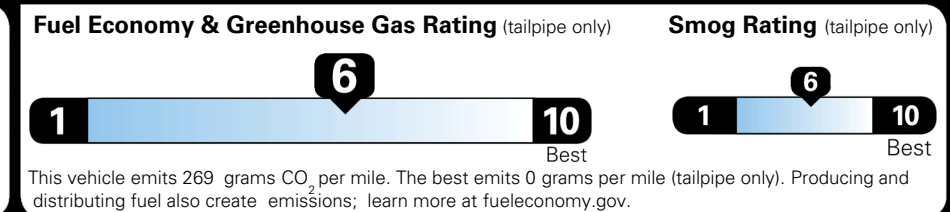

EPA DOT Fuel Economy and Environment

Gasoline Vehicle

You save \$1,000
 in fuel costs over 5 years compared to the average new vehicle.

Annual fuel cost \$1,500

Actual results will vary for many reasons, including driving conditions and how you drive and maintain your vehicle. The average new vehicle gets 29 MPG and costs \$8,500 to fuel over 5 years. Cost estimates are based on 15,000 miles per year at \$ 3.30 per gallon. MPGe is miles per gasoline gallon equivalent. Vehicle emissions are a significant cause of climate change and smog.