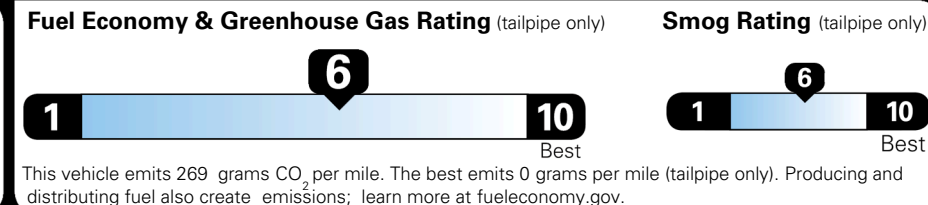

TOTAL ADDITIONAL WEIGHT:

EPA DOT Fuel Economy and Environment

Gasoline Vehicle

You save \$1,000
 in fuel costs
 over 5 years
 compared to the
 average new vehicle.

Annual fuel cost \$1,500

Actual results will vary for many reasons, including driving conditions and how you drive and maintain your vehicle. The average new vehicle gets 29 MPG and costs \$8,500 to fuel over 5 years. Cost estimates are based on 15,000 miles per year at \$ 3.30 per gallon. MPGe is miles per gasoline gallon equivalent. Vehicle emissions are a significant cause of climate change and smog.