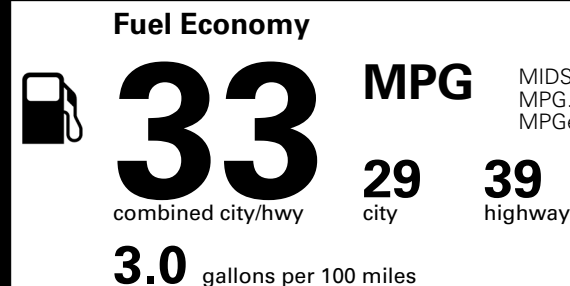

\$ 23,785.00

INLAND FREIGHT AND HANDLING

\$ 1,245.00

TOTAL MANUFACTURER'S SUGGESTED RETAIL PRICE ▶

\$ 25,030.00

*Additional terms and conditions apply.
 **Kia Connect may be currently unavailable for some Model Year 2022 and newer vehicles sold or purchased in Massachusetts; please see owners.kia.com for more information.
 NOTE: When you purchase this vehicle, Kia America, Inc. collects personal information you provide to the dealership. For information on our collection and use of personal information and your rights, please see our Privacy Policy on www.kia.com.

TOTAL ADDITIONAL WEIGHT:

EPA DOT Fuel Economy and Environment

Gasoline Vehicle

You save \$1,000
 in fuel costs
 over 5 years
 compared to the
 average new vehicle.

Annual fuel cost \$1,500

Actual results will vary for many reasons, including driving conditions and how you drive and maintain your vehicle. The average new vehicle gets 29 MPG and costs \$8,500 to fuel over 5 years. Cost estimates are based on 15,000 miles per year at \$ 3.30 per gallon. MPGe is miles per gasoline gallon equivalent. Vehicle emissions are a significant cause of climate change and smog.