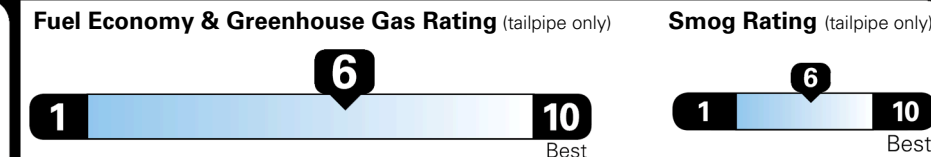

This vehicle emits 269 grams CO₂ per mile. The best emits 0 grams per mile (tailpipe only). Producing and distributing fuel also create emissions; learn more at fueleconomy.gov.

Actual results will vary for many reasons, including driving conditions and how you drive and maintain your vehicle. The average new vehicle gets 29 MPG and costs $8,500 to fuel over 5 years. Cost estimates are based on 15,000 miles per year at $ 3.30 per gallon. MPGe is miles per gasoline gallon equivalent. Vehicle emissions are a significant cause of climate change and smog.

fueleconomy.gov

Calculate personalized estimates and compare vehicles

GOVERNMENT 5-STAR SAFETY RATINGS

Overall Vehicle Score ★ ★ ★ ★ ★

Based on the combined rating of frontal, side and rollover. Should ONLY be compared to other vehicles of similar size and weight.

Frontal Driver ★ ★ ★ ★ ★

Crash Passenger ★ ★ ★ ★ ★

Based on the risk of injury in a frontal impact. Should ONLY be compared to other vehicles of similar size and weight.

Side Front seat ★ ★ ★ ★ ★

Crash Rear seat ★ ★ ★ ★ ★

Star ratings based on the risk of injury in a side impact.

Rollover ★ ★ ★ ★ ★

Star ratings based on the risk of rollover in a single-vehicle crash.

Star ratings range from 1 to 5 stars (★★★★★) with 5 being the highest.

Source: National Highway Traffic Safety Administration (NHTSA).

www.safercar.gov or 1-888-327-4236

Manufacturer's suggested retail price includes Manufacturer's recommended pre-delivery service. License and title fees, state and local taxes and other dealer installed options and accessories are not included in the manufacturer's suggested retail price.

PARTS CONTENT INFORMATION

FOR VEHICLES IN THIS CAR LINE U.S./CANADIAN PARTS CONTENT: 20 %

MAJOR SOURCES OF FOREIGN PARTS:
MEXICO: 45%
KOREA: 30%

NOTE: PARTS CONTENT DOES NOT INCLUDE FINAL ASSEMBLY, DISTRIBUTION, OR OTHER NON-PARTS COSTS.

FOR THIS VEHICLE FINAL ASSEMBLY POINT: PESQUERIA, NL, MEXICO

COUNTRY OF ORIGIN ENGINE (MOTOR): USA
TRANSMISSION: MEXICO