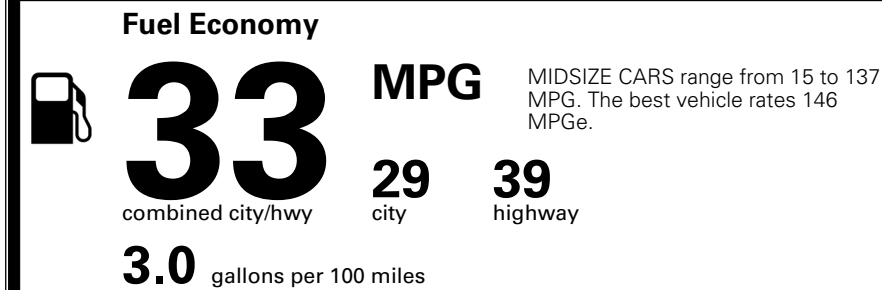

INLAND FREIGHT AND HANDLING \$ 1,195.00

TOTAL MANUFACTURER'S SUGGESTED RETAIL PRICE ▶ \$ 24,880.00

TOTAL ADDITIONAL WEIGHT:

*Additional terms and conditions apply.
 **Kia Connect may be currently unavailable for some Model Year 2022 and newer vehicles sold or purchased in Massachusetts; please see owners.kia.com for more information.
 NOTE: When you purchase this vehicle, Kia America, Inc. collects personal information you provide to the dealership. For information on our collection and use of personal information and your rights, please see our Privacy Policy on www.kia.com.

EPA DOT Fuel Economy and Environment

Gasoline Vehicle

You save \$1,000
 in fuel costs over 5 years compared to the average new vehicle.

Annual fuel cost \$1,500

This vehicle emits 269 grams CO₂ per mile. The best emits 0 grams per mile (tailpipe only). Producing and distributing fuel also create emissions; learn more at fueleconomy.gov.