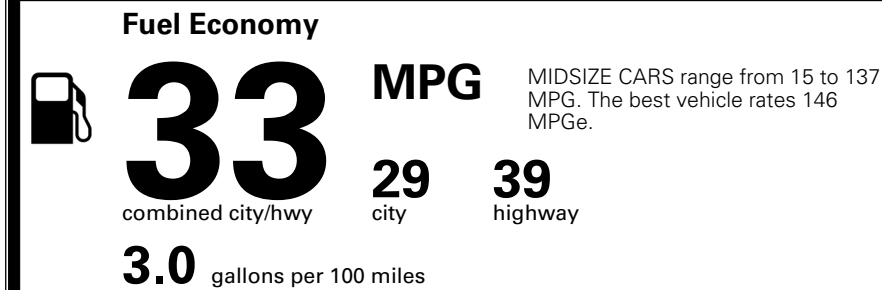

INLAND FREIGHT AND HANDLING \$ 1,195.00

TOTAL MANUFACTURER'S SUGGESTED RETAIL PRICE ▶ \$ 24,880.00

TOTAL ADDITIONAL WEIGHT:

*Additional terms and conditions apply.
 **Kia Connect may be currently unavailable for some Model Year 2022 and newer vehicles sold or purchased in Massachusetts; please see owners.kia.com for more information.
 NOTE: When you purchase this vehicle, Kia America, Inc. collects personal information you provide to the dealership. For information on our collection and use of personal information and your rights, please see our Privacy Policy on www.kia.com.

EPA DOT Fuel Economy and Environment

Gasoline Vehicle

You save \$1,000
 in fuel costs over 5 years compared to the average new vehicle.

Annual fuel cost \$1,500

Actual results will vary for many reasons, including driving conditions and how you drive and maintain your vehicle. The average new vehicle gets 29 MPG and costs \$8,500 to fuel over 5 years. Cost estimates are based on 15,000 miles per year at \$ 3.30 per gallon. MPGe is miles per gasoline gallon equivalent. Vehicle emissions are a significant cause of climate change and smog.