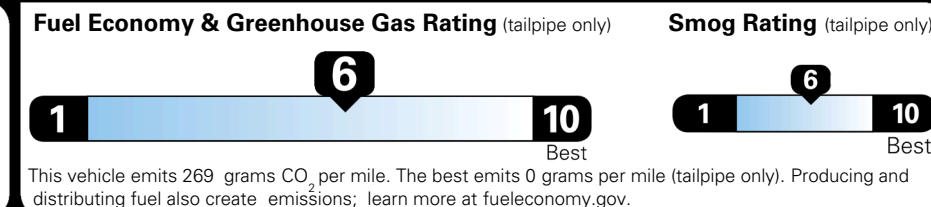

EPA DOT Fuel Economy and Environment

Gasoline Vehicle

You save \$1,000
 in fuel costs over 5 years compared to the average new vehicle.

Annual fuel cost \$1,500

Actual results will vary for many reasons, including driving conditions and how you drive and maintain your vehicle. The average new vehicle gets 29 MPG and costs \$8,500 to fuel over 5 years. Cost estimates are based on 15,000 miles per year at \$ 3.30 per gallon. MPGe is miles per gasoline gallon equivalent. Vehicle emissions are a significant cause of climate change and smog.