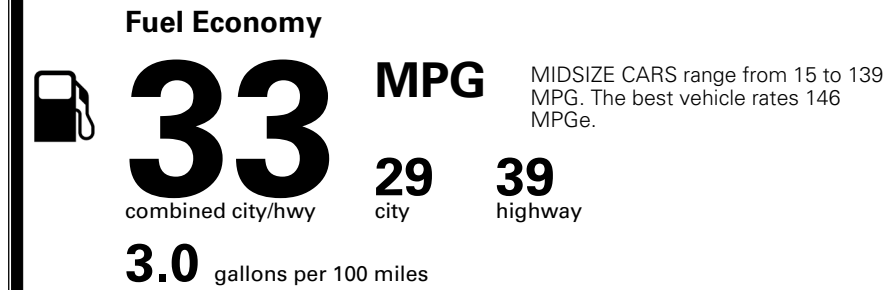

TOTAL ADDITIONAL WEIGHT:

EPA DOT Fuel Economy and Environment

Gasoline Vehicle

You save \$1,000
 in fuel costs over 5 years compared to the average new vehicle.

Annual fuel cost \$1,500

Actual results will vary for many reasons, including driving conditions and how you drive and maintain your vehicle. The average new vehicle gets 29 MPG and costs \$8,500 to fuel over 5 years. Cost estimates are based on 15,000 miles per year at \$ 3.30 per gallon. MPGe is miles per gasoline gallon equivalent. Vehicle emissions are a significant cause of climate change and smog.