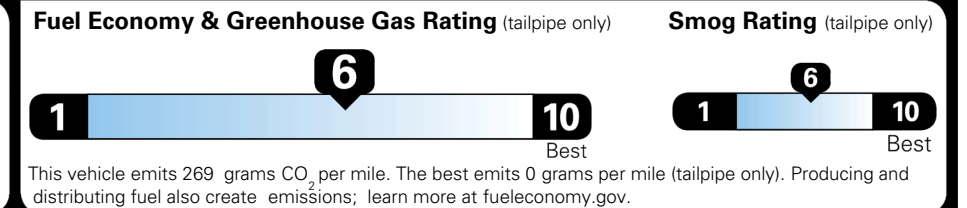

TOTAL ADDITIONAL WEIGHT:

EPA DOT Fuel Economy and Environment

Gasoline Vehicle

You save \$1,000
 in fuel costs over 5 years compared to the average new vehicle.

Annual fuel cost \$1,500

Actual results will vary for many reasons, including driving conditions and how you drive and maintain your vehicle. The average new vehicle gets 29 MPG and costs \$8,500 to fuel over 5 years. Cost estimates are based on 15,000 miles per year at \$ 3.30 per gallon. MPGe is miles per gasoline gallon equivalent. Vehicle emissions are a significant cause of climate change and smog.