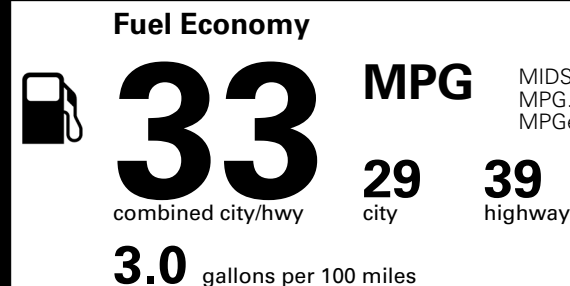

TOTAL ADDITIONAL WEIGHT:

EPA DOT Fuel Economy and Environment

Gasoline Vehicle

MIDSIZE CARS range from 15 to 139 MPG. The best vehicle rates 146 MPGe.

You save \$1,000
 in fuel costs over 5 years compared to the average new vehicle.