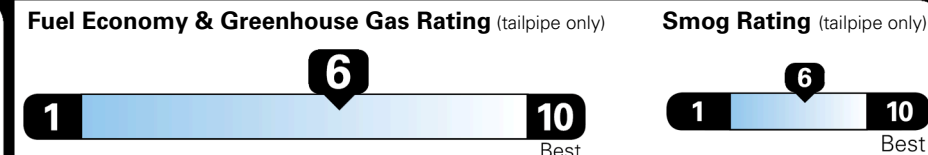

This vehicle emits 269 grams CO₂ per mile. The best emits 0 grams per mile (tailpipe only). Producing and distributing fuel also create emissions; learn more at fueleconomy.gov.

Actual results will vary for many reasons, including driving conditions and how you drive and maintain your vehicle. The average new vehicle gets 29 MPG and costs $8,500 to fuel over 5 years. Cost estimates are based on 15,000 miles per year at $ 3.30 per gallon. MPGe is miles per gasoline gallon equivalent. Vehicle emissions are a significant cause of climate change and smog.

fueleconomy.gov

Calculate personalized estimates and compare vehicles

GOVERNMENT 5-STAR SAFETY RATINGS

Overall Vehicle Score ★★★★★

Based on the combined rating of frontal, side and rollover. Should ONLY be compared to other vehicles of similar size and weight.

Frontal Driver ★★★★★

Crash Passenger ★★★★★

Based on the risk of injury in a frontal impact. Should ONLY be compared to other vehicles of similar size and weight.

Side Front seat ★★★★★

Crash Rear seat ★★★★★

Star ratings based on the risk of injury in a side impact.

Rollover ★★★★★

Star ratings based on the risk of rollover in a single-vehicle crash.

Star ratings range from 1 to 5 stars (★★★★★) with 5 being the highest.

Source: National Highway Traffic Safety Administration (NHTSA).

www.safercar.gov or 1-888-327-4236

Manufacturer's suggested retail price includes Manufacturer's recommended pre-delivery service. License and title fees, state and local taxes and other dealer installed options and accessories are not included in the manufacturer's suggested retail price.

PARTS CONTENT INFORMATION

FOR VEHICLES IN THIS CAR LINE U.S./CANADIAN PARTS CONTENT: 20 %

MAJOR SOURCES OF FOREIGN PARTS:
MEXICO: 45%
KOREA: 30%

NOTE: PARTS CONTENT DOES NOT INCLUDE FINAL ASSEMBLY, DISTRIBUTION, OR OTHER NON-PARTS COSTS.

FOR THIS VEHICLE FINAL ASSEMBLY POINT: PESQUERIA, NL, MEXICO

COUNTRY OF ORIGIN ENGINE (MOTOR):

USA

TRANSMISSION: MEXICO