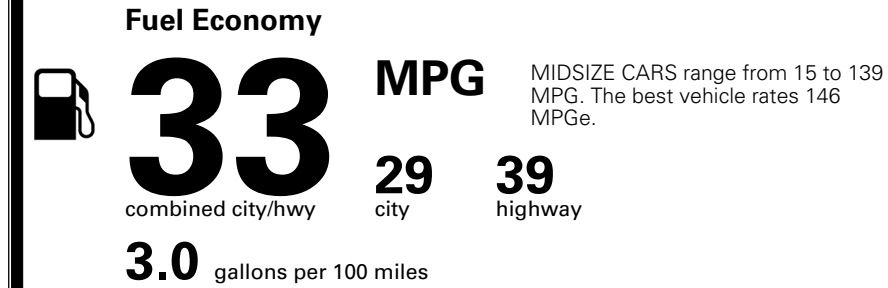

INLAND FREIGHT AND HANDLING \$ 1,245.00

TOTAL MANUFACTURER'S SUGGESTED RETAIL PRICE ▶ \$ 25,030.00

TOTAL ADDITIONAL WEIGHT:

*Additional terms and conditions apply.
 **Kia Connect may be currently unavailable for some Model Year 2022 and newer vehicles sold or purchased in Massachusetts; please see owners.kia.com for more information.
 NOTE: When you purchase this vehicle, Kia America, Inc. collects personal information you provide to the dealership. For information on our collection and use of personal information and your rights, please see our Privacy Policy on www.kia.com.

EPA DOT Fuel Economy and Environment

Gasoline Vehicle

You save \$1,000
 in fuel costs over 5 years compared to the average new vehicle.

Annual fuel cost \$1,500

Actual results will vary for many reasons, including driving conditions and how you drive and maintain your vehicle. The average new vehicle gets 29 MPG and costs \$8,500 to fuel over 5 years. Cost estimates are based on 15,000 miles per year at \$ 3.30 per gallon. MPGe is miles per gasoline gallon equivalent. Vehicle emissions are a significant cause of climate change and smog.