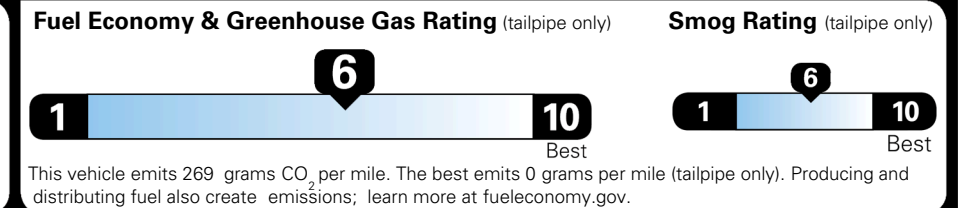

Included
 Included
 Included
 Included
 Included
 Included

ADDITIONAL INSTALLED EQUIPMENT:
 (In addition to or in place of standard features)
 Snow White Pearl Paint

\$395.00

MSRP INCLUDING OPTIONS \$ 23,785.00

INLAND FREIGHT AND HANDLING \$ 1,245.00

TOTAL MANUFACTURER'S SUGGESTED RETAIL PRICE ▶ \$ 25,030.00

TOTAL ADDITIONAL WEIGHT:

*Additional terms and conditions apply.
 **Kia Connect may be currently unavailable for some Model Year 2022 and newer vehicles sold or purchased in Massachusetts; please see owners.kia.com for more information.
 NOTE: When you purchase this vehicle, Kia America, Inc. collects personal information you provide to the dealership. For information on our collection and use of personal information and your rights, please see our Privacy Policy on www.kia.com.

EPA DOT Fuel Economy and Environment

Gasoline Vehicle

You save \$1,000
 in fuel costs over 5 years compared to the average new vehicle.

Annual fuel cost \$1,500

Actual results will vary for many reasons, including driving conditions and how you drive and maintain your vehicle. The average new vehicle gets 29 MPG and costs \$8,500 to fuel over 5 years. Cost estimates are based on 15,000 miles per year at \$ 3.30 per gallon. MPGe is miles per gasoline gallon equivalent. Vehicle emissions are a significant cause of climate change and smog.