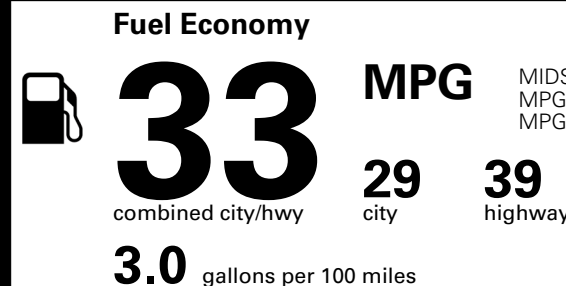

EPA DOT Fuel Economy and Environment

Gasoline Vehicle

You save \$1,000
 in fuel costs over 5 years compared to the average new vehicle.

Annual fuel cost \$1,500

Actual results will vary for many reasons, including driving conditions and how you drive and maintain your vehicle. The average new vehicle gets 29 MPG and costs \$8,500 to fuel over 5 years. Cost estimates are based on 15,000 miles per year at \$ 3.30 per gallon. MPGe is miles per gasoline gallon equivalent. Vehicle emissions are a significant cause of climate change and smog.