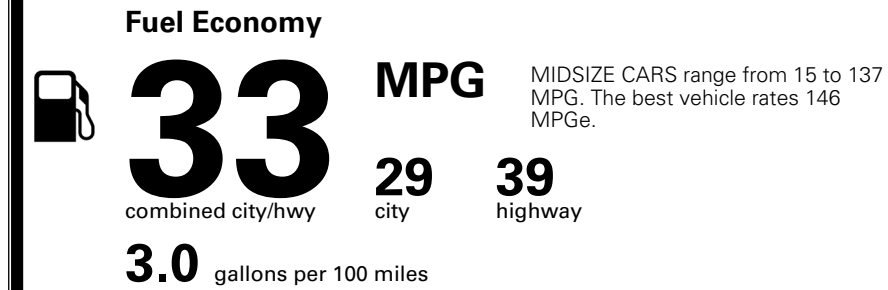

TOTAL ADDITIONAL WEIGHT:

EPA DOT Fuel Economy and Environment

Gasoline Vehicle

You save \$1,000
 in fuel costs over 5 years compared to the average new vehicle.

Annual fuel cost \$1,500

Actual results will vary for many reasons, including driving conditions and how you drive and maintain your vehicle. The average new vehicle gets 29 MPG and costs \$8,500 to fuel over 5 years. Cost estimates are based on 15,000 miles per year at \$ 3.30 per gallon. MPGe is miles per gasoline gallon equivalent. Vehicle emissions are a significant cause of climate change and smog.