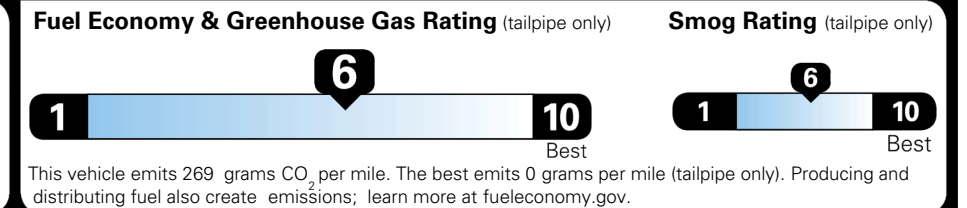

TOTAL ADDITIONAL WEIGHT:

EPA DOT Fuel Economy and Environment

Gasoline Vehicle

You save \$1,000
 in fuel costs over 5 years compared to the average new vehicle.

Annual fuel cost \$1,500

Actual results will vary for many reasons, including driving conditions and how you drive and maintain your vehicle. The average new vehicle gets 29 MPG and costs \$8,500 to fuel over 5 years. Cost estimates are based on 15,000 miles per year at \$ 3.30 per gallon. MPGe is miles per gasoline gallon equivalent. Vehicle emissions are a significant cause of climate change and smog.

fueleconomy.gov

Calculate personalized estimates and compare vehicles

GOVERNMENT 5-STAR SAFETY RATINGS

Overall Vehicle Score ★★★★★

Based on the combined rating of frontal, side and rollover. Should ONLY be compared to other vehicles of similar size and weight.