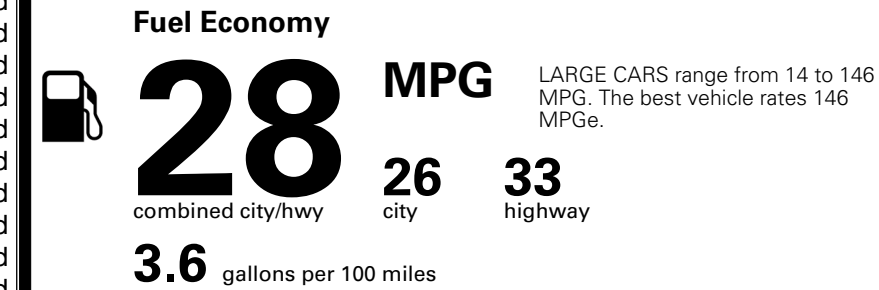

TOTAL ADDITIONAL WEIGHT:

EPA DOT Fuel Economy and Environment

Gasoline Vehicle

You spend \$250 more in fuel costs over 5 years compared to the average new vehicle.

Annual fuel cost \$1,750

Actual results will vary for many reasons, including driving conditions and how you drive and maintain your vehicle. The average new vehicle gets 29 MPG and costs \$8,500 to fuel over 5 years. Cost estimates are based on 15,000 miles per year at \$ 3.30 per gallon. MPGe is miles per gasoline gallon equivalent. Vehicle emissions are a significant cause of climate change and smog.