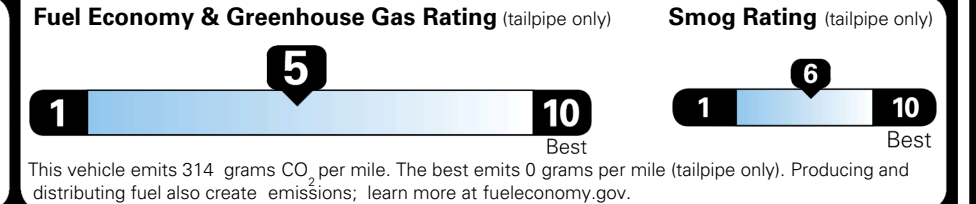

TOTAL ADDITIONAL WEIGHT:

EPA DOT Fuel Economy and Environment

Gasoline Vehicle

You spend \$250 more in fuel costs over 5 years compared to the average new vehicle.

Annual fuel cost \$1,750

Actual results will vary for many reasons, including driving conditions and how you drive and maintain your vehicle. The average new vehicle gets 29 MPG and costs \$8,500 to fuel over 5 years. Cost estimates are based on 15,000 miles per year at \$ 3.30 per gallon. MPGe is miles per gasoline gallon equivalent. Vehicle emissions are a significant cause of climate change and smog.