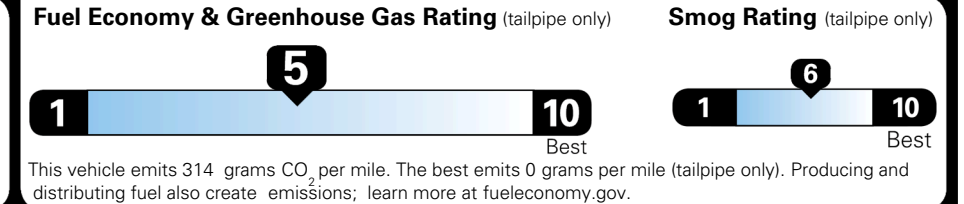

TOTAL ADDITIONAL WEIGHT:

EPA DOT Fuel Economy and Environment

Gasoline Vehicle

You spend \$250 more in fuel costs over 5 years
 compared to the average new vehicle.

Annual fuel cost \$1,750

Actual results will vary for many reasons, including driving conditions and how you drive and maintain your vehicle. The average new vehicle gets 29 MPG and costs \$8,500 to fuel over 5 years. Cost estimates are based on 15,000 miles per year at \$ 3.30 per gallon. MPGe is miles per gasoline gallon equivalent. Vehicle emissions are a significant cause of climate change and smog.