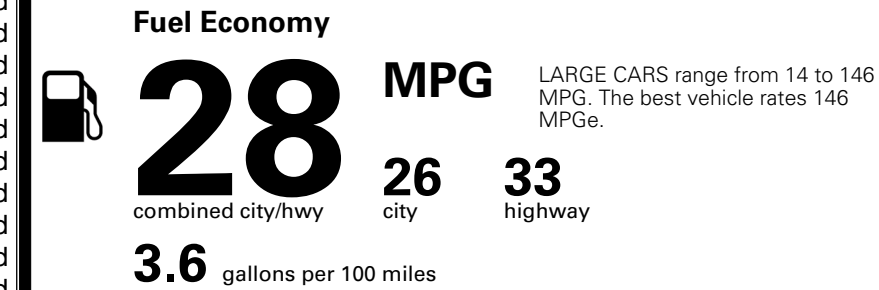

TOTAL ADDITIONAL WEIGHT:

EPA DOT Fuel Economy and Environment

Gasoline Vehicle

You spend \$250 more in fuel costs over 5 years
 compared to the average new vehicle.

Annual fuel cost \$1,750

Actual results will vary for many reasons, including driving conditions and how you drive and maintain your vehicle. The average new vehicle gets 29 MPG and costs \$8,500 to fuel over 5 years. Cost estimates are based on 15,000 miles per year at \$ 3.30 per gallon. MPGe is miles per gasoline gallon equivalent. Vehicle emissions are a significant cause of climate change and smog.