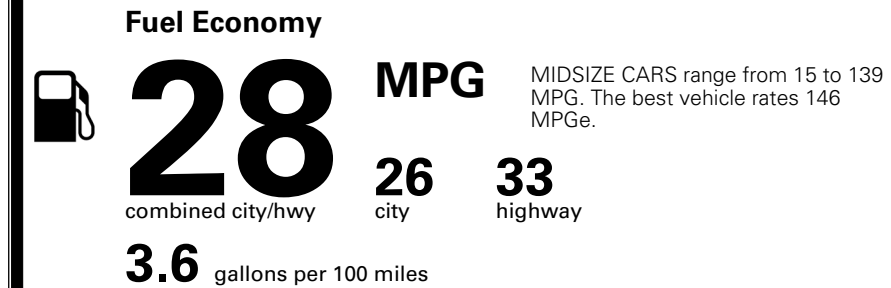

\$ 1,245.00

TOTAL MANUFACTURER'S SUGGESTED RETAIL PRICE ▶

\$ 32,230.00

*Additional terms and conditions apply.
 **Kia Connect may be currently unavailable for some Model Year 2022 and newer vehicles sold or purchased in Massachusetts; please see owners.kia.com for more information.
 NOTE: When you purchase this vehicle, Kia America, Inc. collects personal information you provide to the dealership. For information on our collection and use of personal information and your rights, please see our Privacy Policy on www.kia.com.

TOTAL ADDITIONAL WEIGHT:

EPA DOT Fuel Economy and Environment

Gasoline Vehicle

You spend \$250 more in fuel costs over 5 years
 compared to the average new vehicle.

Annual fuel cost \$1,750

Actual results will vary for many reasons, including driving conditions and how you drive and maintain your vehicle. The average new vehicle gets 29 MPG and costs \$8,500 to fuel over 5 years. Cost estimates are based on 15,000 miles per year at \$ 3.30 per gallon. MPGe is miles per gasoline gallon equivalent. Vehicle emissions are a significant cause of climate change and smog.