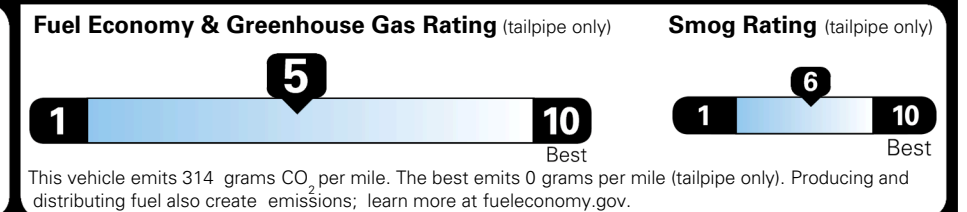

TOTAL ADDITIONAL WEIGHT:

EPA DOT Fuel Economy and Environment

Gasoline Vehicle

You spend \$250 more in fuel costs over 5 years
 compared to the average new vehicle.

Annual fuel cost \$1,750

Actual results will vary for many reasons, including driving conditions and how you drive and maintain your vehicle. The average new vehicle gets 29 MPG and costs \$8,500 to fuel over 5 years. Cost estimates are based on 15,000 miles per year at \$ 3.30 per gallon. MPGe is miles per gasoline gallon equivalent. Vehicle emissions are a significant cause of climate change and smog.