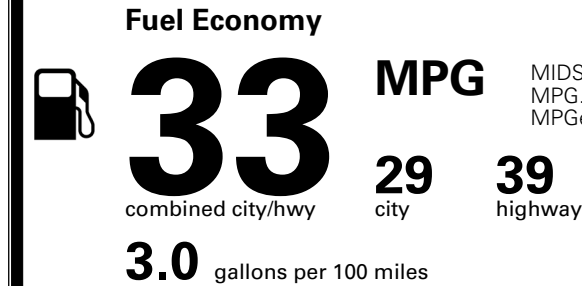

EPA DOT Fuel Economy and Environment

Gasoline Vehicle

MIDSIZE CARS range from 15 to 137 MPG. The best vehicle rates 146 MPGe.

You save
$1,000
in fuel costs
over 5 years
compared to the
average new vehicle.

Annual fuel cost
$1,500