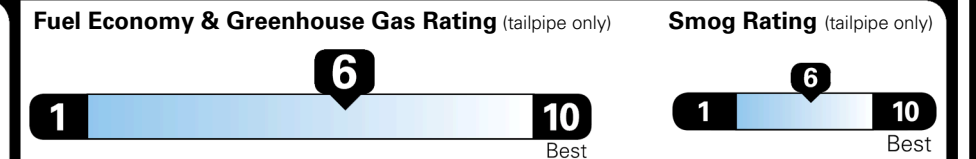

This vehicle emits 269 grams CO₂ per mile. The best emits 0 grams per mile (tailpipe only). Producing and distributing fuel also create emissions; learn more at fueleconomy.gov.

Actual results will vary for many reasons, including driving conditions and how you drive and maintain your vehicle. The average new vehicle gets 29 MPG and costs $8,500 to fuel over 5 years. Cost estimates are based on 15,000 miles per year at $ 3.30 per gallon. MPGe is miles per gasoline gallon equivalent. Vehicle emissions are a significant cause of climate change and smog.

fueleconomy.gov

Calculate personalized estimates and compare vehicles

GOVERNMENT 5-STAR SAFETY RATINGS

Overall Vehicle Score ★ ★ ★ ★ ★

Based on the combined rating of frontal, side and rollover.
Should ONLY be compared to other vehicles of similar size and weight.

Frontal Driver ★ ★ ★ ★ ★

Crash Passenger ★ ★ ★ ★ ★

Based on the risk of injury in a frontal impact.
Should ONLY be compared to other vehicles of similar size and weight.

Side Front seat ★ ★ ★ ★ ★

Crash Rear seat ★ ★ ★ ★ ★

Star ratings based on the risk of injury in a side impact.

Rollover ★ ★ ★ ★ ★

Star ratings based on the risk of rollover in a single-vehicle crash.

Star ratings range from 1 to 5 stars (★★★★★) with 5 being the highest.

Source: National Highway Traffic Safety Administration (NHTSA).

www.safercar.gov or 1-888-327-4236

Manufacturer's suggested retail price includes Manufacturer's recommended pre-delivery service. License and title fees, state and local taxes and other dealer installed options and accessories are not included in the manufacturer's suggested retail price.

PARTS CONTENT INFORMATION

FOR VEHICLES IN THIS CAR LINE U.S./CANADIAN PARTS CONTENT: 20 %

MAJOR SOURCES OF FOREIGN PARTS:
MEXICO: 45%
KOREA: 30%

NOTE: PARTS CONTENT DOES NOT INCLUDE FINAL ASSEMBLY, DISTRIBUTION, OR OTHER NON-PARTS COSTS.

FOR THIS VEHICLE FINAL ASSEMBLY POINT:
PESQUERIA, NL, MEXICO

COUNTRY OF ORIGIN
ENGINE (MOTOR): USA

TRANSMISSION: MEXICO

*Additional terms and conditions apply.

**Kia Connect may be currently unavailable for some Model Year 2022 and newer vehicles sold or purchased in Massachusetts; please see owners.kia.com for more information.

NOTE: When you purchase this vehicle, Kia America, Inc. collects personal information you provide to the dealership. For information on our collection and use of personal information and your rights, please see our Privacy Policy on www.kia.com.