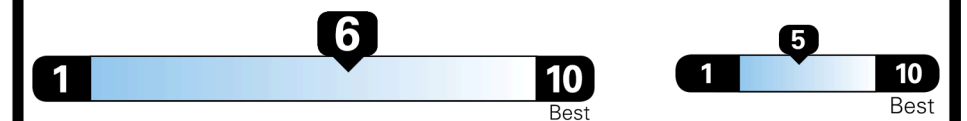

EPA DOT Fuel Economy and Environment

Gasoline Vehicle

Fuel Economy

31 MPG
combined city/hwy

27 MPG
city

37 MPG
highway

3.2 gallons per 100 miles

MIDSIZE CARS range from 15 to 132 MPG. The best vehicle rates 132 MPGe.

You save $750
in fuel costs over 5 years compared to the average new vehicle.

Annual fuel cost $1,450

Fuel Economy & Greenhouse Gas Rating (tailpipe only) **Smog Rating** (tailpipe only)