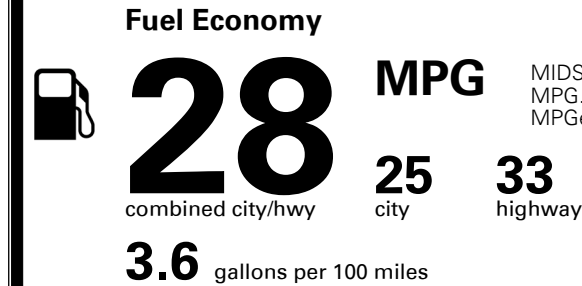

\$1,000.00

\$800.00

\$175.00

MSRP INCLUDING OPTIONS

\$ 30,465.00

INLAND FREIGHT AND HANDLING

\$ 1,125.00

TOTAL MANUFACTURER'S SUGGESTED RETAIL PRICE ▶

\$ 31,590.00

TOTAL ADDITIONAL WEIGHT: 7.3

EPA DOT Fuel Economy and Environment

Gasoline Vehicle

MIDSIZE CARS range from 15 to 132 MPG. The best vehicle rates 140 MPGe.

You save \$0
 in fuel costs over 5 years compared to the average new vehicle.