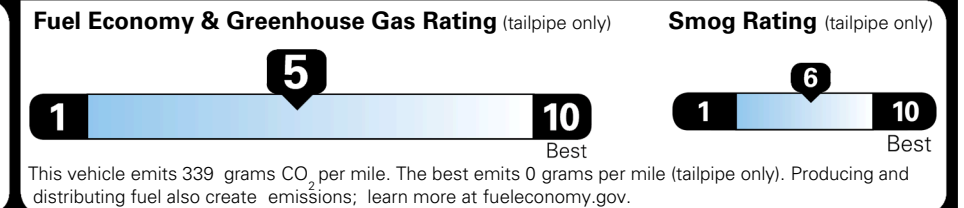

MSRP INCLUDING OPTIONS \$ 31,590.00

INLAND FREIGHT AND HANDLING \$ 1,495.00

TOTAL MANUFACTURER'S SUGGESTED RETAIL PRICE ▶ \$ 33,085.00

TOTAL ADDITIONAL WEIGHT: 6.6

*Additional terms and conditions apply.
 **Kia Connect may be currently unavailable for some Model Year 2022 and newer vehicles sold or purchased in Massachusetts; please see owners.kia.com for more information.
 NOTE: When you purchase this vehicle, Kia America, Inc. collects personal information you provide to the dealership. For information on our collection and use of personal information and your rights, please see our Privacy Policy on www.kia.com.

EPA DOT Fuel Economy and Environment

Gasoline Vehicle

You spend \$1,000 more in fuel costs over 5 years compared to the average new vehicle.

Annual fuel cost \$1,900

Actual results will vary for many reasons, including driving conditions and how you drive and maintain your vehicle. The average new vehicle gets 29 MPG and costs \$8,500 to fuel over 5 years. Cost estimates are based on 15,000 miles per year at \$ 3.30 per gallon. MPGe is miles per gasoline gallon equivalent. Vehicle emissions are a significant cause of climate change and smog.