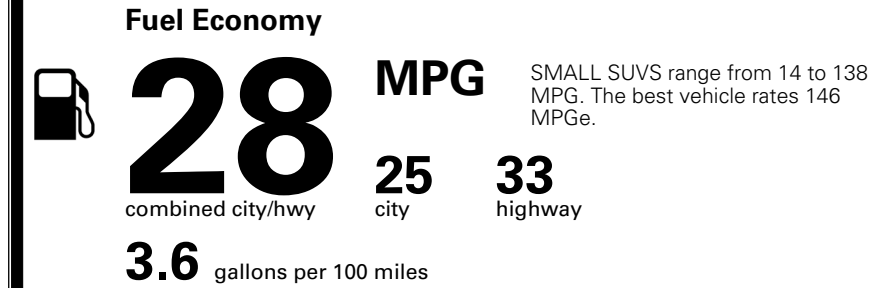

MSRP INCLUDING OPTIONS \$ 32,285.00

INLAND FREIGHT AND HANDLING \$ 1,495.00

TOTAL MANUFACTURER'S SUGGESTED RETAIL PRICE ▶ \$ 33,780.00

TOTAL ADDITIONAL WEIGHT: 6.6

EPA DOT Fuel Economy and Environment

Gasoline Vehicle