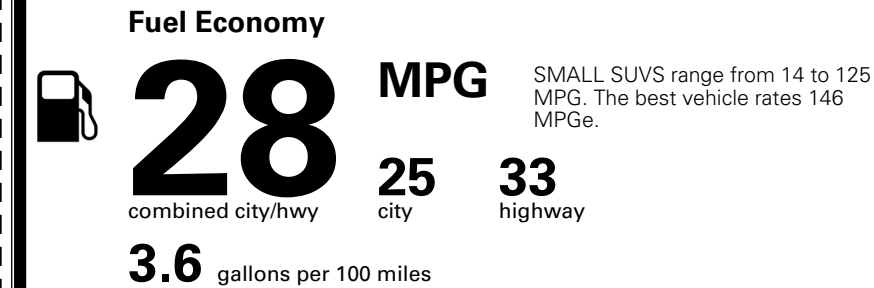

MSRP INCLUDING OPTIONS \$ 31,285.00

INLAND FREIGHT AND HANDLING \$ 1,495.00

TOTAL MANUFACTURER'S SUGGESTED RETAIL PRICE ► \$ 32,780.00

TOTAL ADDITIONAL WEIGHT: 6.6

EPA DOT Fuel Economy and Environment

Gasoline Vehicle