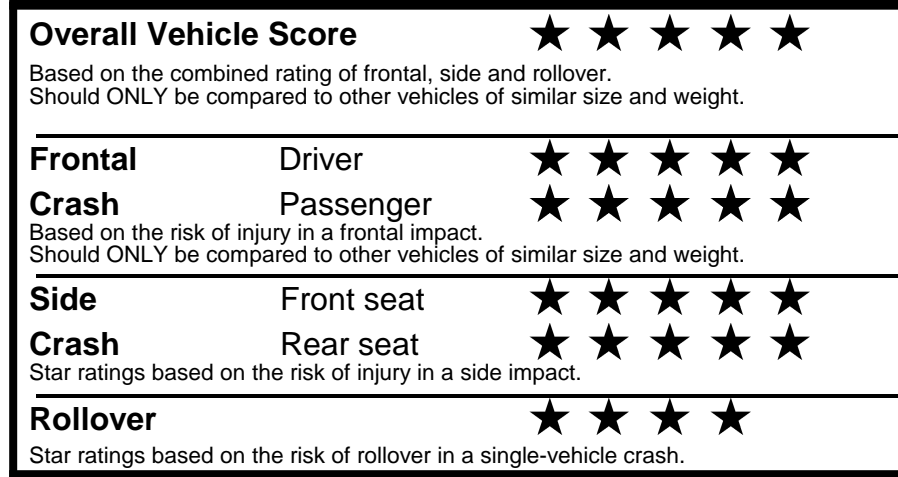

fueleconomy.gov
 Calculate personalized estimates and compare vehicles

GOVERNMENT 5-STAR SAFETY RATINGS

PARTS CONTENT INFORMATION

FOR VEHICLES IN THIS CAR LINE U.S./CANADIAN PARTS CONTENT: 55 %

MAJOR SOURCES OF FOREIGN PARTS: KOREA: 30%