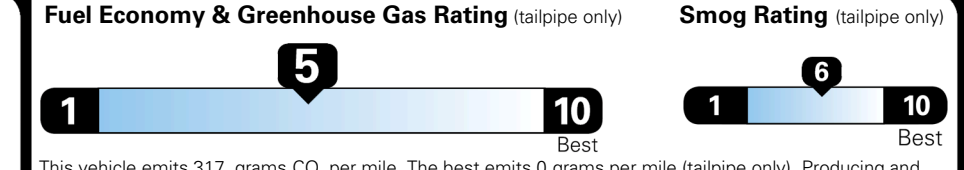

Gasoline Vehicle

You spend $250 more in fuel costs over 5 years compared to the average new vehicle.

Annual fuel cost $1,750

Actual results will vary for many reasons, including driving conditions and how you drive and maintain your vehicle. The average new vehicle gets 29 MPG and costs $8,500 to fuel over 5 years. Cost estimates are based on 15,000 miles per year at $ 3.30 per gallon. MPGe is miles per gasoline gallon equivalent. Vehicle emissions are a significant cause of climate change and smog.

fueleconomy.gov
Calculate personalized estimates and compare vehicles