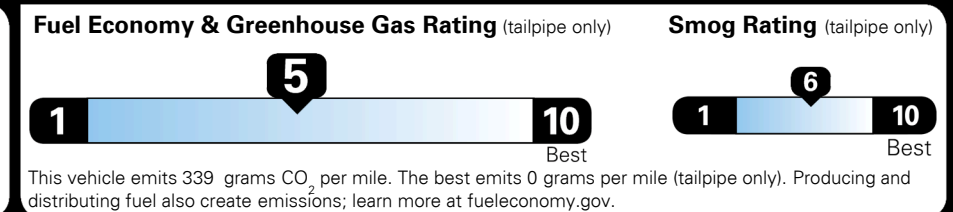

TOTAL ADDITIONAL WEIGHT: 4.4

EPA DOT Fuel Economy and Environment

Gasoline Vehicle

You spend \$1,000 more in fuel costs over 5 years compared to the average new vehicle.

Annual fuel cost \$1,900

Actual results will vary for many reasons, including driving conditions and how you drive and maintain your vehicle. The average new vehicle gets 29 MPG and costs \$8,500 to fuel over 5 years. Cost estimates are based on 15,000 miles per year at \$ 3.30 per gallon. MPGe is miles per gasoline gallon equivalent. Vehicle emissions are a significant cause of climate change and smog.