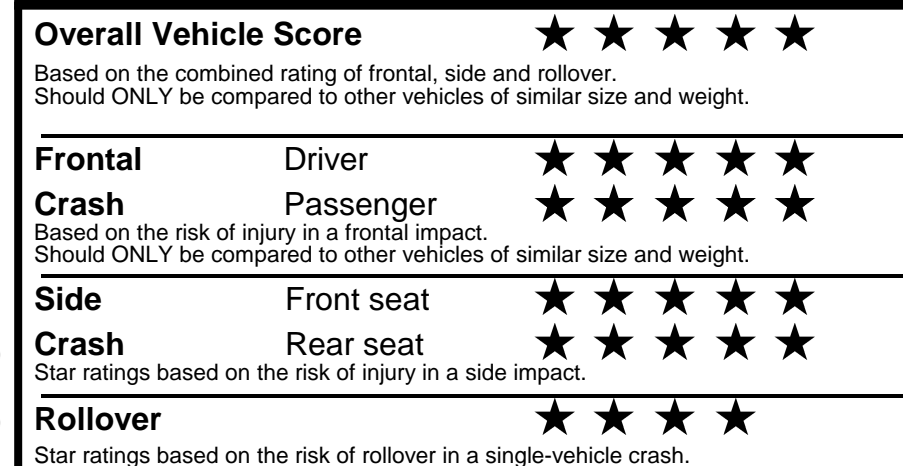

GOVERNMENT 5-STAR SAFETY RATINGS

PARTS CONTENT INFORMATION

FOR VEHICLES IN THIS CAR LINE U.S./CANADIAN PARTS CONTENT: 55 %

MAJOR SOURCES OF FOREIGN PARTS: KOREA: 30%

NOTE: PARTS CONTENT DOES NOT INCLUDE FINAL ASSEMBLY, DISTRIBUTION, OR OTHER NON-PARTS COSTS.

Star ratings range from 1 to 5 stars (★★★★★) with 5 being the highest. Source: National Highway Traffic Safety Administration (NHTSA). www.safercar.gov or 1-888-327-4236

FOR THIS VEHICLE FINAL ASSEMBLY POINT: WEST POINT, GA, USA

Manufacturer's suggested retail price includes Manufacturer's recommended pre-delivery service. License and title fees, state and local taxes and other dealer installed options and accessories are not included in the manufacturer's suggested retail price.

COUNTRY OF ORIGIN ENGINE (MOTOR): USA

TRANSMISSION: USA