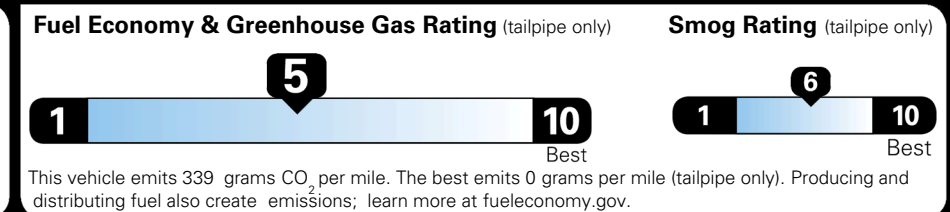

Actual results will vary for many reasons, including driving conditions and how you drive and maintain your vehicle. The average new vehicle gets 29 MPG and costs $8,500 to fuel over 5 years. Cost estimates are based on 15,000 miles per year at $ 3.30 per gallon. MPGe is miles per gasoline gallon equivalent. Vehicle emissions are a significant cause of climate change and smog.

fueleconomy.gov

Calculate personalized estimates and compare vehicles

GOVERNMENT 5-STAR SAFETY RATINGS

Overall Vehicle Score ★★★★★

Based on the combined rating of frontal, side and rollover. Should ONLY be compared to other vehicles of similar size and weight.

Frontal Crash Driver ★★★★★
Passenger ★★★★★

Based on the risk of injury in a frontal impact. Should ONLY be compared to other vehicles of similar size and weight.

Side Crash Front seat ★★★★★
Rear seat ★★★★★

Star ratings based on the risk of injury in a side impact.

Rollover ★★★★★

Star ratings based on the risk of rollover in a single-vehicle crash.

Star ratings range from 1 to 5 stars (★★★★★) with 5 being the highest.

Source: National Highway Traffic Safety Administration (NHTSA).

www.safercar.gov or 1-888-327-4236

Manufacturer's suggested retail price includes Manufacturer's recommended pre-delivery service. License and title fees, state and local taxes and other dealer installed options and accessories are not included in the manufacturer's suggested retail price.

PARTS CONTENT INFORMATION

FOR VEHICLES IN THIS CAR LINE U.S./CANADIAN PARTS CONTENT: 55 %

MAJOR SOURCES OF FOREIGN PARTS: KOREA: 30%

NOTE: PARTS CONTENT DOES NOT INCLUDE FINAL ASSEMBLY, DISTRIBUTION, OR OTHER NON-PARTS COSTS.

FOR THIS VEHICLE FINAL ASSEMBLY POINT: WEST POINT, GA, USA

COUNTRY OF ORIGIN ENGINE (MOTOR): USA
TRANSMISSION: USA

*Additional terms and conditions apply.

**Kia Connect may be currently unavailable for some Model Year 2022 and newer vehicles sold or purchased in Massachusetts; please see owners.kia.com for more information.

NOTE: When you purchase this vehicle, Kia America, Inc. collects personal information you provide to the dealership. For information on our collection and use of personal information and your rights, please see our Privacy Policy on www.kia.com.