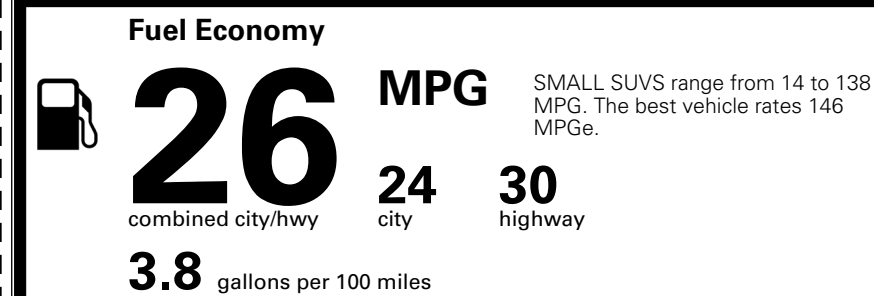

MSRP INCLUDING OPTIONS \$ 33,085.00

INLAND FREIGHT AND HANDLING \$ 1,495.00

TOTAL MANUFACTURER'S SUGGESTED RETAIL PRICE ▶ \$ 34,580.00

TOTAL ADDITIONAL WEIGHT: 6.6

EPA DOT Fuel Economy and Environment

Gasoline Vehicle