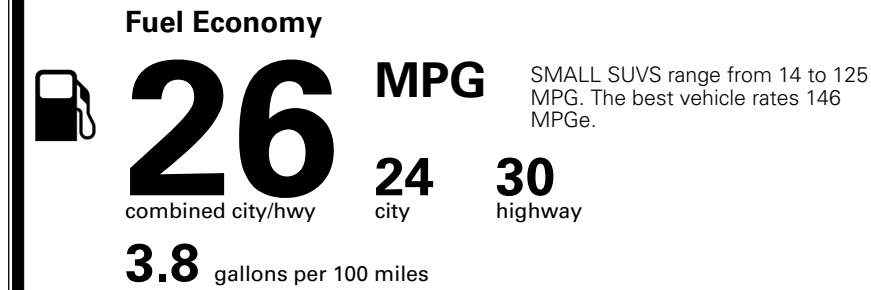

MSRP INCLUDING OPTIONS \$ 34,085.00

INLAND FREIGHT AND HANDLING \$ 1,495.00

TOTAL MANUFACTURER'S SUGGESTED RETAIL PRICE ▶ \$ 35,580.00

TOTAL ADDITIONAL WEIGHT: 6.6

EPA DOT Fuel Economy and Environment

Gasoline Vehicle