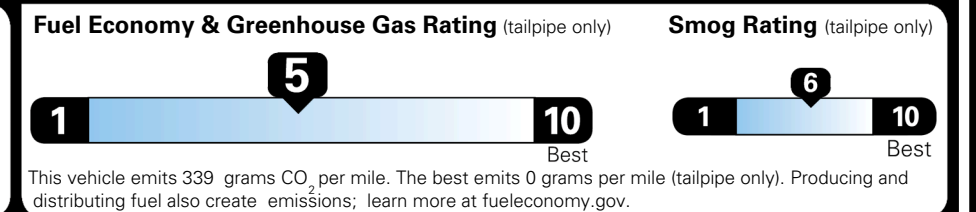

Actual results will vary for many reasons, including driving conditions and how you drive and maintain your vehicle. The average new vehicle gets 29 MPG and costs $8,500 to fuel over 5 years. Cost estimates are based on 15,000 miles per year at $ 3.30 per gallon. MPGe is miles per gasoline gallon equivalent. Vehicle emissions are a significant cause of climate change and smog.

fueleconomy.gov

Calculate personalized estimates and compare vehicles