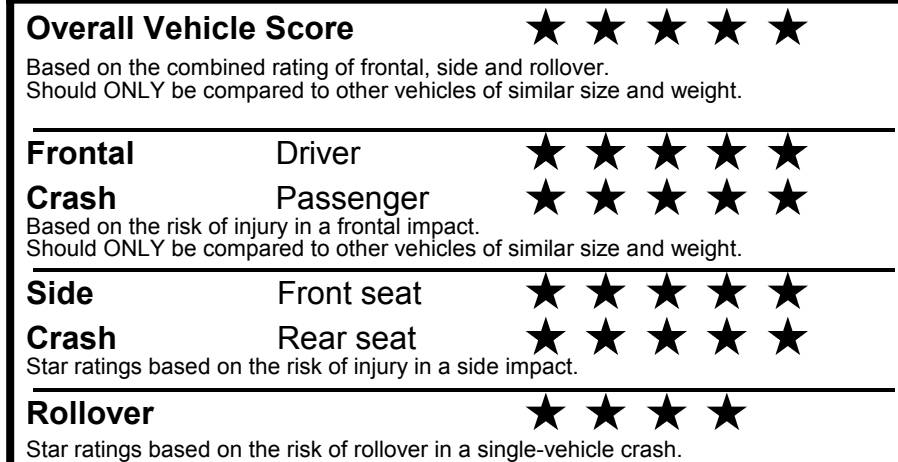

GOVERNMENT 5-STAR SAFETY RATINGS

PARTS CONTENT INFORMATION

FOR VEHICLES IN THIS CAR LINE U.S./CANADIAN PARTS CONTENT: 55 %

MAJOR SOURCES OF FOREIGN PARTS: KOREA: 30%

NOTE: PARTS CONTENT DOES NOT INCLUDE FINAL ASSEMBLY, DISTRIBUTION, OR OTHER NON-PARTS COSTS.

Star ratings range from 1 to 5 stars (★★★★★) with 5 being the highest. Source: National Highway Traffic Safety Administration (NHTSA). www.safercar.gov or 1-888-327-4236

FOR THIS VEHICLE FINAL ASSEMBLY POINT: WEST POINT, GA, USA

COUNTRY OF ORIGIN ENGINE (MOTOR): USA
TRANSMISSION: USA

*Additional terms and conditions apply.
**Kia Connect may be currently unavailable for some Model Year 2022 and newer vehicles sold or purchased in Massachusetts; please see owners.kia.com for more information.
NOTE: When you purchase this vehicle, Kia America, Inc. collects personal information you provide to the dealership. For information on our collection and use of personal information and your rights, please see our Privacy Policy on www.kia.com.

Manufacturer's suggested retail price includes Manufacturer's recommended pre-delivery service. License and title fees, state and local taxes and other dealer installed options and accessories are not included in the manufacturer's suggested retail price.