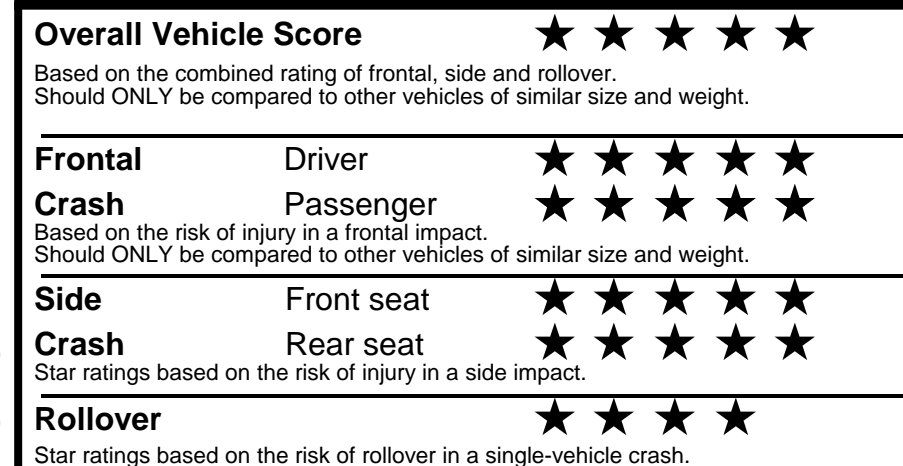

fueleconomy.gov

Calculate personalized estimates and compare vehicles

GOVERNMENT 5-STAR SAFETY RATINGS

Star ratings range from 1 to 5 stars (★★★★★) with 5 being the highest. Source: National Highway Traffic Safety Administration (NHTSA). www.safercar.gov or 1-888-327-4236