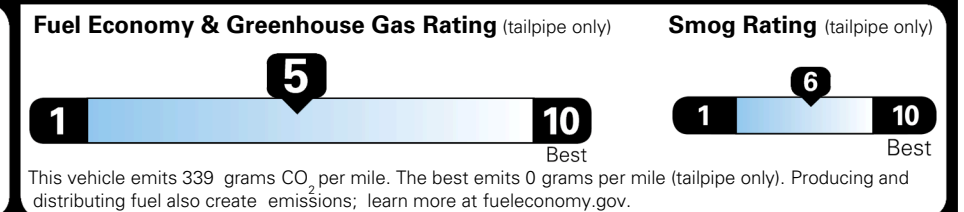

TOTAL ADDITIONAL WEIGHT: 6.6

EPA DOT Fuel Economy and Environment

Gasoline Vehicle

You spend **\$1,000** more in fuel costs over 5 years compared to the average new vehicle.

Annual fuel cost **\$1,900**

Actual results will vary for many reasons, including driving conditions and how you drive and maintain your vehicle. The average new vehicle gets 29 MPG and costs \$8,500 to fuel over 5 years. Cost estimates are based on 15,000 miles per year at \$ 3.30 per gallon. MPGe is miles per gasoline gallon equivalent. Vehicle emissions are a significant cause of climate change and smog.