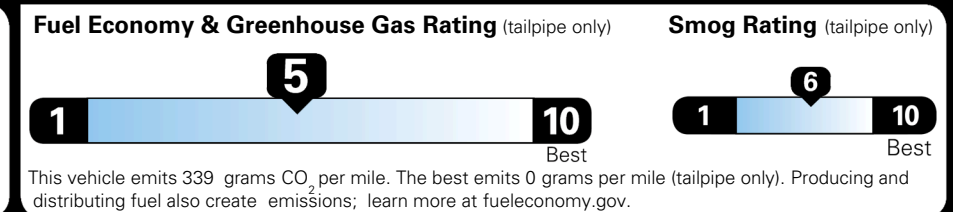

EPA DOT Fuel Economy and Environment

Gasoline Vehicle

You spend \$1,000 more in fuel costs over 5 years compared to the average new vehicle.

Annual fuel cost \$1,900

Actual results will vary for many reasons, including driving conditions and how you drive and maintain your vehicle. The average new vehicle gets 29 MPG and costs \$8,500 to fuel over 5 years. Cost estimates are based on 15,000 miles per year at \$ 3.30 per gallon. MPGe is miles per gasoline gallon equivalent. Vehicle emissions are a significant cause of climate change and smog.