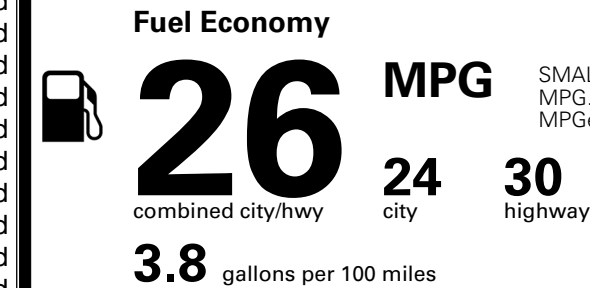

EPA DOT Fuel Economy and Environment

SMALL SUVs range from 14 to 125 MPG. The best vehicle rates 146 MPGe.

Gasoline Vehicle

You spend **$1,000** more in fuel costs over 5 years compared to the average new vehicle.

Annual fuel cost **$1,900**