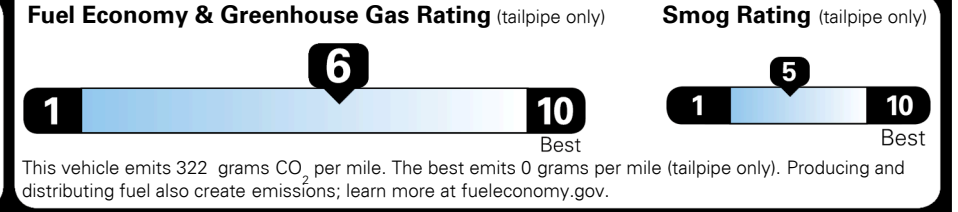

Actual results will vary for many reasons, including driving conditions and how you drive and maintain your vehicle. The average new vehicle gets 28 MPG and costs $8,000 to fuel over 5 years. Cost estimates are based on 15,000 miles per year at $ 2.95 per gallon. MPGe is miles per gasoline gallon equivalent. Vehicle emissions are a significant cause of climate change and smog.

fueleconomy.gov

Calculate personalized estimates and compare vehicles

GOVERNMENT 5-STAR SAFETY RATINGS

Overall Vehicle Score		Not Rated
Based on the combined rating of frontal, side and rollover. Should ONLY be compared to other vehicles of similar size and weight.		
Frontal	Driver	★ ★ ★ ★ ★
Crash	Passenger	★ ★ ★ ★ ★
Based on the risk of injury in a frontal impact. Should ONLY be compared to other vehicles of similar size and weight.		
Side	Front seat	★ ★ ★ ★ ★
Crash	Rear seat	★ ★ ★ ★ ★
Star ratings based on the risk of injury in a side impact.		
Rollover	Not Rated	
Star ratings based on the risk of rollover in a single-vehicle crash.		

Star ratings range from 1 to 5 stars (★★★★★) with 5 being the highest.
Source: National Highway Traffic Safety Administration (NHTSA).
www.safercar.gov or 1-888-327-4236

Manufacturer's suggested retail price includes Manufacturer's recommended pre-delivery service. License and title fees, state and local taxes and other dealer installed options and accessories are not included in the manufacturer's suggested retail price.

PARTS CONTENT INFORMATION

FOR VEHICLES IN THIS CAR LINE U.S./CANADIAN PARTS CONTENT: 50 %

MAJOR SOURCES OF FOREIGN PARTS: KOREA: 35%

NOTE: PARTS CONTENT DOES NOT INCLUDE FINAL ASSEMBLY, DISTRIBUTION, OR OTHER NON-PARTS COSTS.

FOR THIS VEHICLE FINAL ASSEMBLY POINT: WEST POINT, GA, USA

COUNTRY OF ORIGIN ENGINE (MOTOR): USA
TRANSMISSION: USA