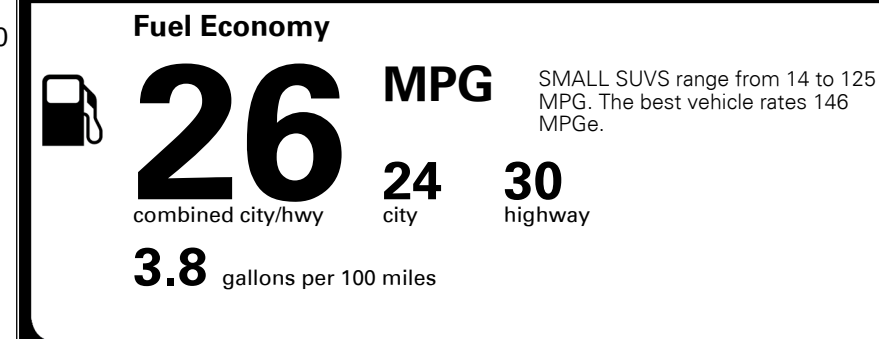

MSRP INCLUDING OPTIONS \$ 33,210.00

INLAND FREIGHT AND HANDLING \$ 1,445.00

TOTAL MANUFACTURER'S SUGGESTED RETAIL PRICE ▶ \$ 34,655.00

TOTAL ADDITIONAL WEIGHT: 4.4

EPA DOT Fuel Economy and Environment

Gasoline Vehicle