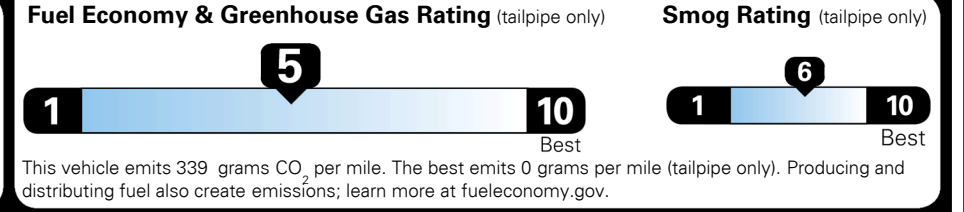

Actual results will vary for many reasons, including driving conditions and how you drive and maintain your vehicle. The average new vehicle gets 29 MPG and costs $8,500 to fuel over 5 years. Cost estimates are based on 15,000 miles per year at $ 3.30 per gallon. MPGe is miles per gasoline gallon equivalent. Vehicle emissions are a significant cause of climate change and smog.

fueleconomy.gov
Calculate personalized estimates and compare vehicles

Smartphone QR Code