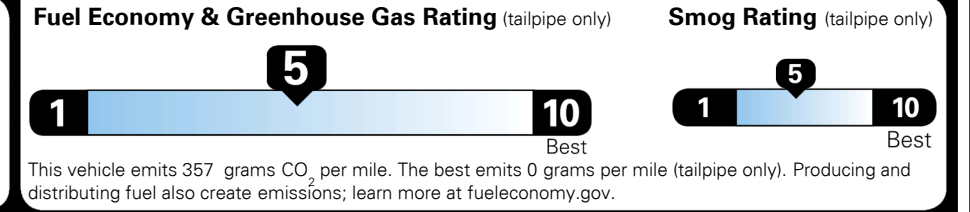

Actual results will vary for many reasons, including driving conditions and how you drive and maintain your vehicle. The average new vehicle gets 28 MPG and costs $8,000 to fuel over 5 years. Cost estimates are based on 15,000 miles per year at $ 2.95 per gallon. MPGe is miles per gasoline gallon equivalent. Vehicle emissions are a significant cause of climate change and smog.

fueleconomy.gov

Calculate personalized estimates and compare vehicles

GOVERNMENT 5-STAR SAFETY RATINGS

Overall Vehicle Score	Not Rated	
Based on the combined rating of frontal, side and rollover. Should ONLY be compared to other vehicles of similar size and weight.		
Frontal	Driver	Not Rated
Crash	Passenger	Not Rated
Based on the risk of injury in a frontal impact. Should ONLY be compared to other vehicles of similar size and weight.		
Side	Front seat	Not Rated
Crash	Rear seat	Not Rated
Star ratings based on the risk of injury in a side impact.		
Rollover	Not Rated	
Star ratings based on the risk of rollover in a single-vehicle crash.		

Star ratings range from 1 to 5 stars (★★★★★) with 5 being the highest.
Source: National Highway Traffic Safety Administration (NHTSA).
www.safercar.gov or 1-888-327-4236

Manufacturer's suggested retail price includes Manufacturer's recommended pre-delivery service. License and title fees, state and local taxes and other dealer installed options and accessories are not included in the manufacturer's suggested retail price.

PARTS CONTENT INFORMATION

FOR VEHICLES IN THIS CAR LINE U.S./CANADIAN PARTS CONTENT: 50 %

MAJOR SOURCES OF FOREIGN PARTS: KOREA: 35%

NOTE: PARTS CONTENT DOES NOT INCLUDE FINAL ASSEMBLY, DISTRIBUTION, OR OTHER NON-PARTS COSTS.

FOR THIS VEHICLE FINAL ASSEMBLY POINT: WEST POINT, GA, USA

COUNTRY OF ORIGIN
ENGINE: USA
TRANSMISSION: USA