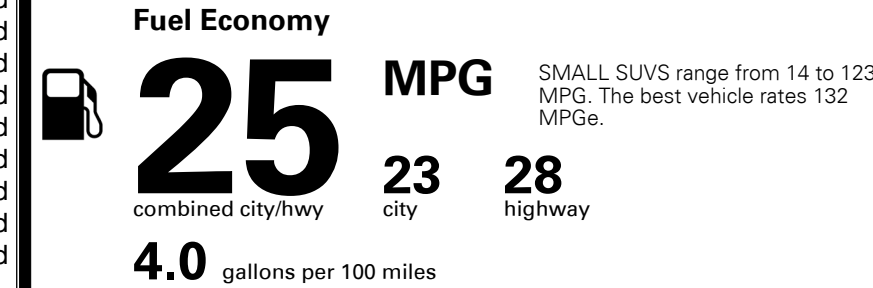

EPA DOT Fuel Economy and Environment

Gasoline Vehicle

You spend
$750
more in fuel costs
over 5 years
compared to the
average new vehicle.

Annual fuel cost
$1,750