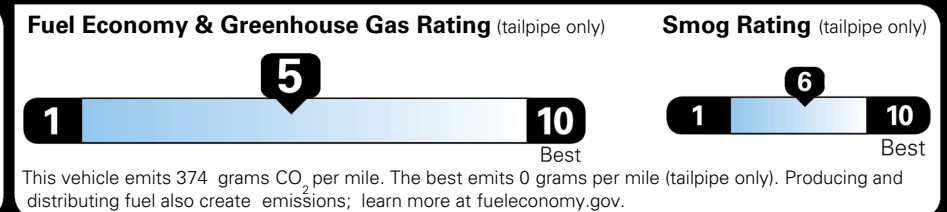

Actual results will vary for many reasons, including driving conditions and how you drive and maintain your vehicle. The average new vehicle gets 29 MPG and costs $8,500 to fuel over 5 years. Cost estimates are based on 15,000 miles per year at $ 3.30 per gallon. MPGe is miles per gasoline gallon equivalent. Vehicle emissions are a significant cause of climate change and smog.

fueleconomy.gov
Calculate personalized estimates and compare vehicles