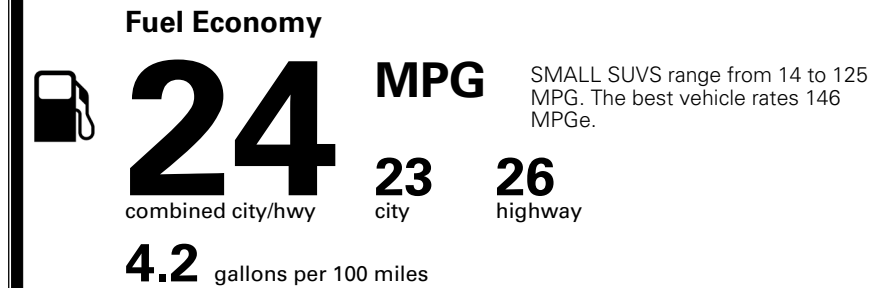

TOTAL MANUFACTURER'S SUGGESTED RETAIL PRICE ▶ \$ 41,980.00

TOTAL ADDITIONAL WEIGHT: 6.6

EPA DOT Fuel Economy and Environment

Gasoline Vehicle

You spend \$1,750 more in fuel costs over 5 years compared to the average new vehicle.