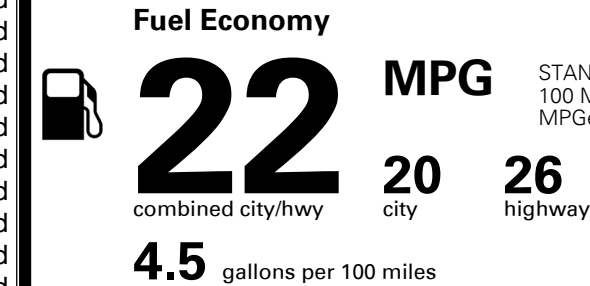

MSRP INCLUDING OPTIONS

\$ 43,670.00

INLAND FREIGHT AND HANDLING

\$ 1,395.00

TOTAL MANUFACTURER'S SUGGESTED RETAIL PRICE ▶

\$ 45,065.00

TOTAL ADDITIONAL WEIGHT: 22.1

*Additional terms and conditions apply.

EPA DOT Fuel Economy and Environment

Gasoline Vehicle

STANDARD SUVs range from 11 to 100 MPG. The best vehicle rates 140 MPGe.

You spend
\$2,500
 more in fuel costs
 over 5 years
 compared to the
 average new vehicle.