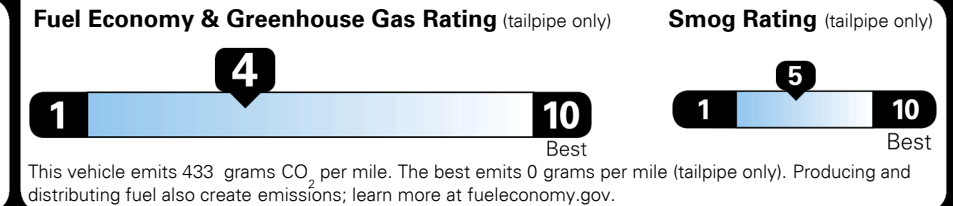

You spend
$2,500
more in fuel costs
over 5 years
compared to the
average new vehicle.

Annual fuel cost
$2,100