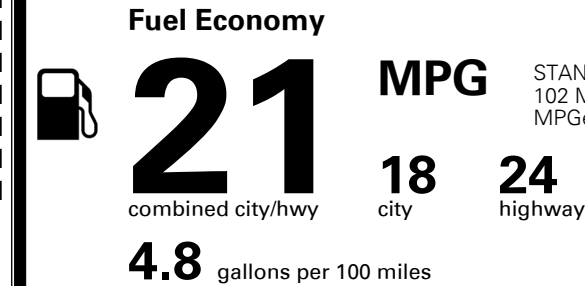

INLAND FREIGHT AND HANDLING

\$ 1,335.00

TOTAL MANUFACTURER'S SUGGESTED RETAIL PRICE ▶

\$ 51,935.00

TOTAL ADDITIONAL WEIGHT: 12.0

EPA DOT Fuel Economy and Environment

Gasoline Vehicle

You spend
\$2,500
 more in fuel costs
 over 5 years
 compared to the
 average new vehicle.

Annual fuel cost
\$2,100

Actual results will vary for many reasons, including driving conditions and how you drive and maintain your vehicle. The average new vehicle gets 28 MPG and costs \$8,000 to fuel over 5 years. Cost estimates are based on 15,000 miles per year at \$ 2.95 per gallon. MPGe is miles per gasoline gallon equivalent. Vehicle emissions are a significant cause of climate change and smog.