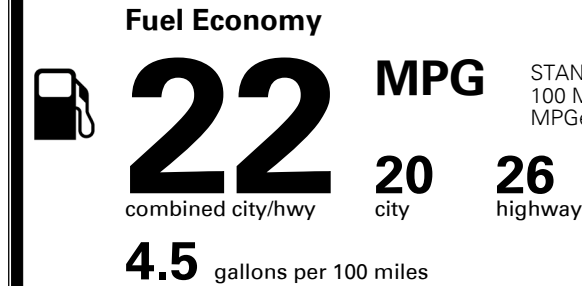

TOTAL ADDITIONAL WEIGHT: 28.9

EPA DOT Fuel Economy and Environment

Gasoline Vehicle

STANDARD SUVs range from 11 to 100 MPG. The best vehicle rates 140 MPGe.

You spend **\$2,500** more in fuel costs over 5 years compared to the average new vehicle.