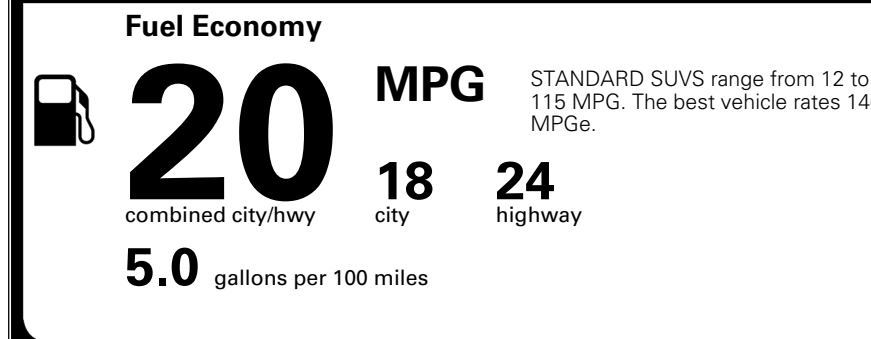

EPA DOT Fuel Economy and Environment

Gasoline Vehicle

You spend \$4,000 more in fuel costs over 5 years compared to the average new vehicle.

Annual fuel cost \$2,500

Actual results will vary for many reasons, including driving conditions and how you drive and maintain your vehicle. The average new vehicle gets 29 MPG and costs \$8,500 to fuel over 5 years. Cost estimates are based on 15,000 miles per year at \$ 3.30 per gallon. MPGe is miles per gasoline gallon equivalent. Vehicle emissions are a significant cause of climate change and smog.