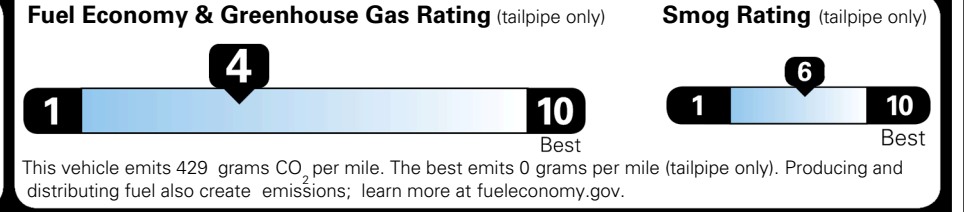

Actual results will vary for many reasons, including driving conditions and how you drive and maintain your vehicle. The average new vehicle gets 29 MPG and costs $8,500 to fuel over 5 years. Cost estimates are based on 15,000 miles per year at $ 3.30 per gallon. MPGe is miles per gasoline gallon equivalent. Vehicle emissions are a significant cause of climate change and smog.

fueleconomy.gov

Calculate personalized estimates and compare vehicles

GOVERNMENT 5-STAR SAFETY RATINGS

Overall Vehicle Score	Not Rated	
Based on the combined rating of frontal, side and rollover. Should ONLY be compared to other vehicles of similar size and weight.		
Frontal	Driver	Not Rated
Crash	Passenger	Not Rated
Based on the risk of injury in a frontal impact. Should ONLY be compared to other vehicles of similar size and weight.		
Side	Front seat	Not Rated
Crash	Rear seat	Not Rated
Star ratings based on the risk of injury in a side impact.		
Rollover	Not Rated	
Star ratings based on the risk of rollover in a single-vehicle crash.		

Star ratings range from 1 to 5 stars (★★★★★) with 5 being the highest.
Source: National Highway Traffic Safety Administration (NHTSA).
www.safercar.gov or 1-888-327-4236

Manufacturer's suggested retail price includes Manufacturer's recommended pre-delivery service. License and title fees, state and local taxes and other dealer installed options and accessories are not included in the manufacturer's suggested retail price.

PARTS CONTENT INFORMATION

FOR VEHICLES IN THIS CAR LINE U.S./CANADIAN PARTS CONTENT: 50 %

MAJOR SOURCES OF FOREIGN PARTS: KOREA: 35%

NOTE: PARTS CONTENT DOES NOT INCLUDE FINAL ASSEMBLY, DISTRIBUTION, OR OTHER NON-PARTS COSTS.

FOR THIS VEHICLE FINAL ASSEMBLY POINT: WEST POINT, GA, USA

COUNTRY OF ORIGIN ENGINE (MOTOR): KOREA

TRANSMISSION: USA