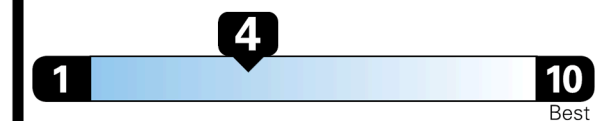

2027 TELLURIDE X-PRO SX AWD

MODEL/OPT.CODE: JAC4485 / 10
EXTERIOR COLOR: TERRAIN BROWN
INTERIOR COLOR: BLACK
VEHICLE ID NUMBER: 5XYPDES17VG032595
PORT OF ENTRY: WEST POINT

Sold To: OH076
Hallee Kia of Sandusky
7515 MILAN ROAD
SANDUSKY OH 44870
Ship To: OH076

STANDARD FEATURES

STANDARD SX FEATURES

MECHANICAL
2.5L Turbo Engine; 274hp & 311 lb-ft Torque
8-Speed Automatic Transmission
Self-Leveling Rear Suspension

ADVANCED DRIVER-ASSISTANCE SYSTEMS

Forward Collision-Avoidance Assist 2
Blind-Spot Collision-Avoidance Assist
Rear Cross-Traffic Collision-Avoidance Assist
Lane Keeping Assist & Lane Following Assist 2
Safe Exit Assist & Highway Driving Assist 2
Parking Distance Warning - Forward / Reverse / Side
Parking Collision-Avoidance Assist - Reverse
Surround View Monitor & Blind-Spot View Monitor
Navigation-Based Smart Cruise Control-Curve

SAFETY

Dual Front Advanced Airbags & Driver's Knee Airbag
Dual Front and Rear Seat-Mounted Side Airbags
Front Center & Full-Length Curtain Airbags

INTERIOR, COMFORT & CONVENIENCE

Dual 12.3" Screen Panoramic Display w/ Navigation
Wireless Android Auto & Apple CarPlay
Kia Connect w/Comp 3-Yr Ultimate.* Where Available**
SIRIUSXM® w/Free 3-Mo. Subscription*
Meridian Premium Audio System
Smart Key w/ Push Button & Remote Start
Dual Wireless Phone Charger & HomeLink™ Garage Opener
Front/Rear Auto Climate Control w/ 5" Control Display
SynTex Seating Material
Heated & Ventilated Power Adjustable Front Seats
One-Touch Slide 2nd Row Captain's Chairs (2 Seats)
Memory Driver's Seat & Outside Mirrors

EXTERIOR