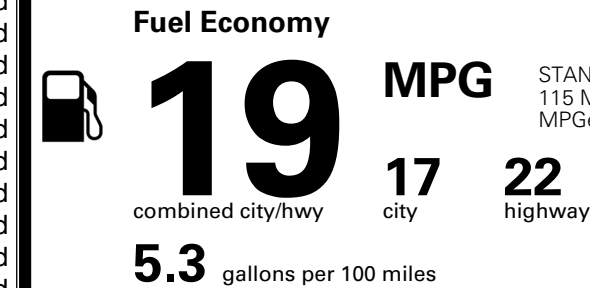

TOTAL MANUFACTURER'S SUGGESTED RETAIL PRICE ▶

\$ 55,980.00

TOTAL ADDITIONAL WEIGHT: 7.2

*Additional terms and conditions apply.

**Kia Connect may be currently unavailable for some Model Year 2022 and newer vehicles sold or purchased in Massachusetts; please see owners.kia.com for more information.

EPA DOT Fuel Economy and Environment

Gasoline Vehicle

STANDARD SUVs range from 13 to 115 MPG. The best vehicle rates 146 MPGe.

You spend \$4,250 more in fuel costs over 5 years compared to the average new vehicle.