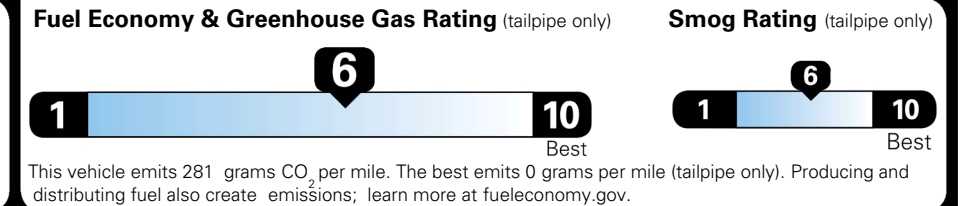

Included
 Included
 Included
 Included
 Included
 Included
 Included

\$495.00
 \$295.00
 \$625.00
 \$250.00

MSRP INCLUDING OPTIONS

\$ 56,155.00

INLAND FREIGHT AND HANDLING

\$ 1,545.00

TOTAL MANUFACTURER'S SUGGESTED RETAIL PRICE ▶

\$ 57,700.00

TOTAL ADDITIONAL WEIGHT: 7.3

EPA DOT Fuel Economy and Environment

Gasoline Vehicle

You save \$500
 in fuel costs over 5 years compared to the average new vehicle.

Annual fuel cost **\$1,500**

Actual results will vary for many reasons, including driving conditions and how you drive and maintain your vehicle. The average new vehicle gets 29 MPG and costs \$8,000 to fuel over 5 years. Cost estimates are based on 15,000 miles per year at \$ 3.10 per gallon. MPGe is miles per gasoline gallon equivalent. Vehicle emissions are a significant cause of climate change and smog.