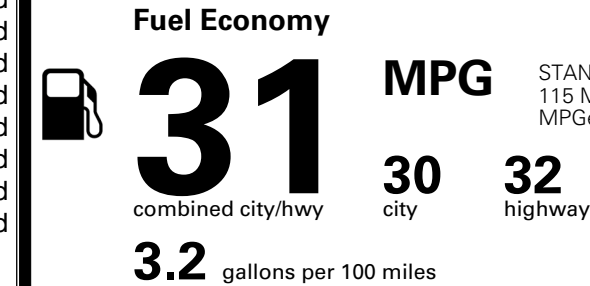

Included
 Included
 Included
 Included
 Included
 Included
 Included

\$495.00
 \$295.00
 \$625.00
 \$250.00

MSRP INCLUDING OPTIONS

\$ 56,155.00

INLAND FREIGHT AND HANDLING

\$ 1,545.00

TOTAL MANUFACTURER'S SUGGESTED RETAIL PRICE ▶

\$ 57,700.00

TOTAL ADDITIONAL WEIGHT: 7.3

EPA DOT Fuel Economy and Environment

Gasoline Vehicle

You save \$500
 in fuel costs over 5 years compared to the average new vehicle.

Annual fuel cost **\$1,500**

Actual results will vary for many reasons, including driving conditions and how you drive and maintain your vehicle. The average new vehicle gets 29 MPG and costs \$8,000 to fuel over 5 years. Cost estimates are based on 15,000 miles per year at \$ 3.10 per gallon. MPGe is miles per gasoline gallon equivalent. Vehicle emissions are a significant cause of climate change and smog.