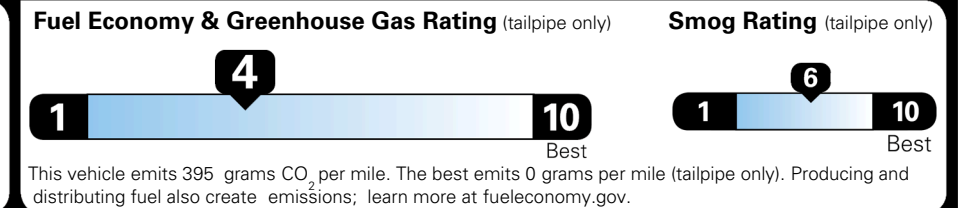

EPA DOT Fuel Economy and Environment

Gasoline Vehicle

You spend \$2,500 more in fuel costs over 5 years compared to the average new vehicle.

Annual fuel cost \$2,100

Actual results will vary for many reasons, including driving conditions and how you drive and maintain your vehicle. The average new vehicle gets 29 MPG and costs \$8,000 to fuel over 5 years. Cost estimates are based on 15,000 miles per year at \$ 3.10 per gallon. MPGe is miles per gasoline gallon equivalent. Vehicle emissions are a significant cause of climate change and smog.