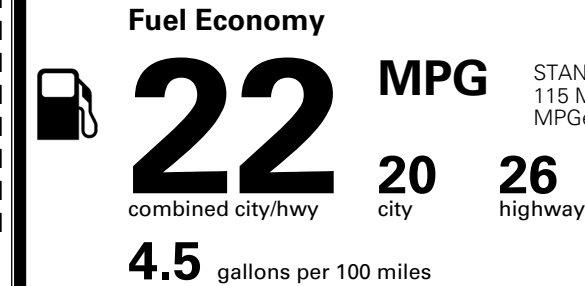

MSRP INCLUDING OPTIONS

\$ 42,835.00

INLAND FREIGHT AND HANDLING

\$ 1,545.00

TOTAL MANUFACTURER'S SUGGESTED RETAIL PRICE ▶

\$ 44,380.00

TOTAL ADDITIONAL WEIGHT: 7.2

*Additional terms and conditions apply.

EPA DOT Fuel Economy and Environment

Gasoline Vehicle

You spend \$2,500 more in fuel costs over 5 years compared to the average new vehicle.

Annual fuel cost \$2,100

Actual results will vary for many reasons, including driving conditions and how you drive and maintain your vehicle. The average new vehicle gets 29 MPG and costs \$8,000 to fuel over 5 years. Cost estimates are based on 15,000 miles per year at \$ 3.10 per gallon. MPGe is miles per gasoline gallon equivalent. Vehicle emissions are a significant cause of climate change and smog.