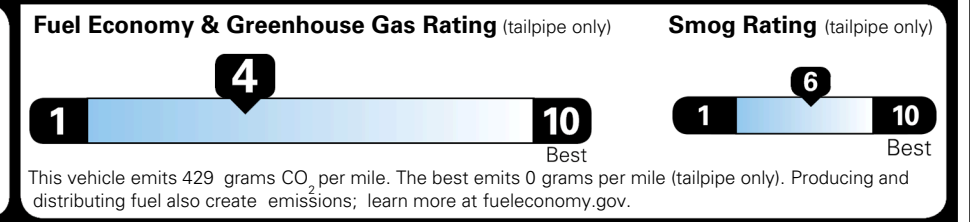

Actual results will vary for many reasons, including driving conditions and how you drive and maintain your vehicle. The average new vehicle gets 29 MPG and costs $8,500 to fuel over 5 years. Cost estimates are based on 15,000 miles per year at $ 3.30 per gallon. MPGe is miles per gasoline gallon equivalent. Vehicle emissions are a significant cause of climate change and smog.

fueleconomy.gov

Calculate personalized estimates and compare vehicles

GOVERNMENT 5-STAR SAFETY RATINGS

Overall Vehicle Score	Not Rated	
Based on the combined rating of frontal, side and rollover. Should ONLY be compared to other vehicles of similar size and weight.		
Frontal Crash	Driver	Not Rated
	Passenger	Not Rated
Based on the risk of injury in a frontal impact. Should ONLY be compared to other vehicles of similar size and weight.		
Side Crash	Front seat	Not Rated
	Rear seat	Not Rated
Star ratings based on the risk of injury in a side impact.		
Rollover	Not Rated	
Star ratings based on the risk of rollover in a single-vehicle crash.		

Star ratings range from 1 to 5 stars (★★★★★) with 5 being the highest. Source: National Highway Traffic Safety Administration (NHTSA). www.safercar.gov or 1-888-327-4236

Manufacturer's suggested retail price includes Manufacturer's recommended pre-delivery service. License and title fees, state and local taxes and other dealer installed options and accessories are not included in the manufacturer's suggested retail price.

PARTS CONTENT INFORMATION

FOR VEHICLES IN THIS CAR LINE U.S./CANADIAN PARTS CONTENT: 50 %

MAJOR SOURCES OF FOREIGN PARTS: KOREA: 35%

NOTE: PARTS CONTENT DOES NOT INCLUDE FINAL ASSEMBLY, DISTRIBUTION, OR OTHER NON-PARTS COSTS.

FOR THIS VEHICLE FINAL ASSEMBLY POINT: WEST POINT, GA, USA

COUNTRY OF ORIGIN ENGINE (MOTOR): KOREA
TRANSMISSION: USA

*Additional terms and conditions apply.
**Kia Connect may be currently unavailable for some Model Year 2022 and newer vehicles sold or purchased in Massachusetts; please see owners.kia.com for more information.
NOTE: When you purchase this vehicle, Kia America, Inc. collects personal information you provide to the dealership. For information on our collection and use of personal information and your rights, please see our Privacy Policy on www.kia.com.