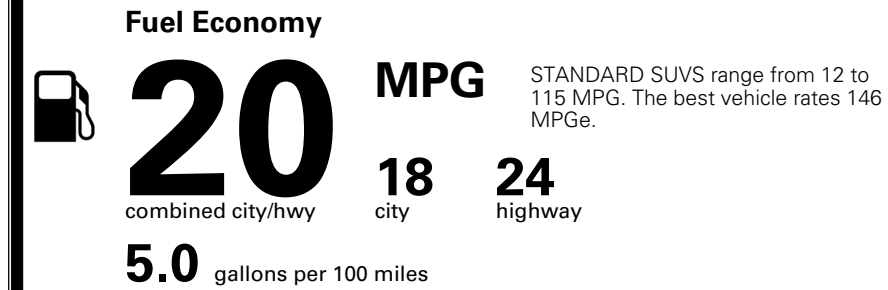

WARRANTY
 10 Year/100,000 Mile Limited Powertrain Warranty
 5 Year/60,000 Mile Limited Basic Warranty
 5 Year/60,000 Mile Roadside Assistance

MANUFACTURER'S SUGGESTED RETAIL PRICE ▶

\$ 44,090.00

ADDITIONAL INSTALLED EQUIPMENT:
 (In addition to or in place of standard features)
 Ebony Black Paint \$495.00
 Towing Package \$625.00
 - Tow Hitch \$255.00
 All Season Floor Liners

MSRP INCLUDING OPTIONS \$ 45,465.00

INLAND FREIGHT AND HANDLING \$ 1,545.00

TOTAL MANUFACTURER'S SUGGESTED RETAIL PRICE ▶ \$ 47,010.00

TOTAL ADDITIONAL WEIGHT:

EPA DOT Fuel Economy and Environment

Gasoline Vehicle