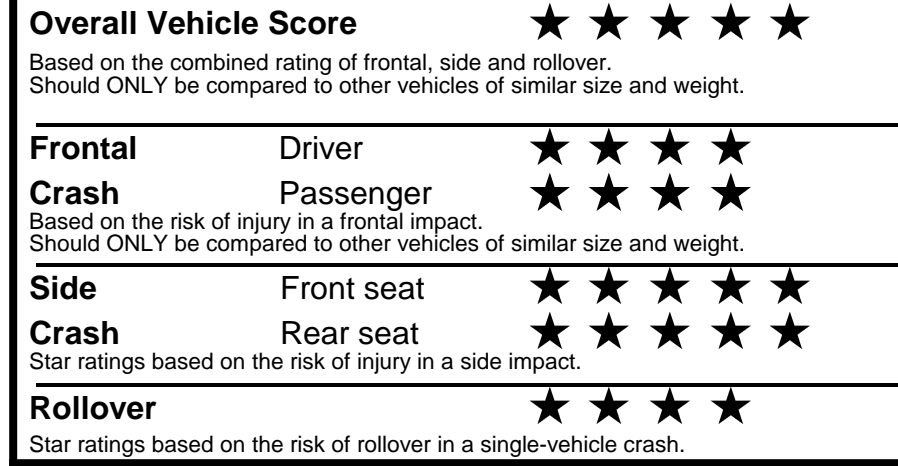

fueleconomy.gov

Calculate personalized estimates and compare vehicles

GOVERNMENT 5-STAR SAFETY RATINGS

Star ratings range from 1 to 5 stars (★★★★★) with 5 being the highest. Source: National Highway Traffic Safety Administration (NHTSA). www.safercar.gov or 1-888-327-4236