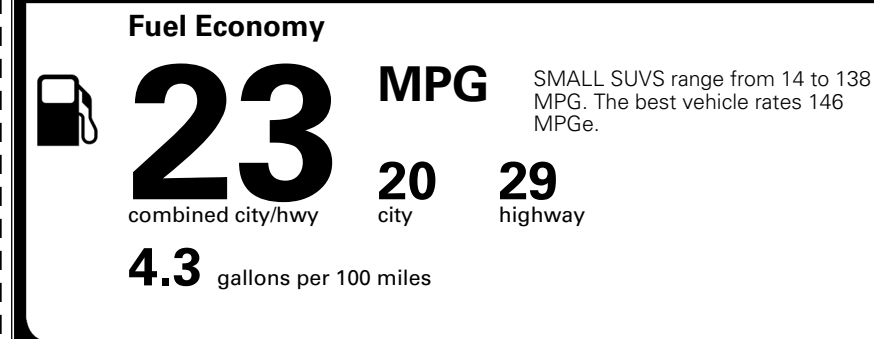

EXTERIOR

18" Alloy Wheels
LED Projector Headlights w/ Auto-On/Off
LED Positioning Lights
Power Adj. Heated Outside Mirrors w/LED Turn Signals
Roof Rails & Compact Spare Tire

WARRANTY

10 Year/100,000 Mile Limited Powertrain Warranty
5 Year/60,000 Mile Limited Basic Warranty
5 Year/60,000 Mile Roadside Assistance

MANUFACTURER'S SUGGESTED RETAIL PRICE ▶

$ 38,490.00

COMPARE EX FWD FEATURES

Added to/in place of standard S FWD features
- 2.5L Turbo Engine; 281hp & 311 lb-ft Torque
- 8-Speed Dual Clutch Auto Transmission
- 20" Machine Finished & Gloss Black Alloy Wheels
- Smart Power Liftgate
- LED Fog Lights
- Highway Driving Assist
- Navigation-Based Smart Cruise Control-Curve
- 12.3" Touchscreen Display w/Navigation
- Power Adjustable Front Passenger Seat
- Auto-Dimming Rearview Mirror

ADDITIONAL INSTALLED EQUIPMENT: (In addition to or in place of standard features)

EX Premium Package
- Panoramic Sunroof w/ Power Sunshade
- LED Interior Lighting
- 2nd Row Captain's Chairs (2 Seats)
- Bose Premium Audio System
Carpeted Floor Mats

Included
Included
Included
Included
Included
Included
Included
Included
Included
Included
Included

$2,000.00

$235.00

MSRP INCLUDING OPTIONS

$ 40,725.00

INLAND FREIGHT AND HANDLING

$ 1,495.00

TOTAL MANUFACTURER'S SUGGESTED RETAIL PRICE ▶

$ 42,220.00

EPA DOT Fuel Economy and Environment

Gasoline Vehicle

You spend $2,250 more in fuel costs over 5 years compared to the average new vehicle.

Annual fuel cost $2,150