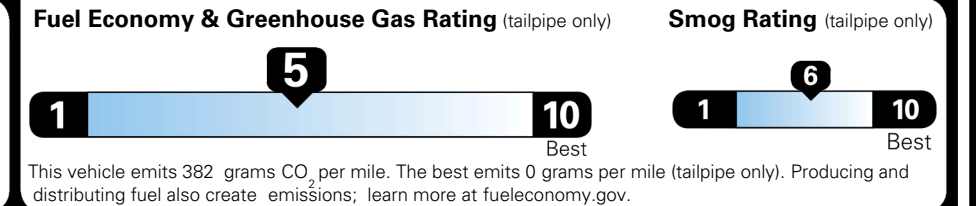

\$ 42,220.00

EPA DOT Fuel Economy and Environment

Gasoline Vehicle

You spend \$2,250 more in fuel costs over 5 years compared to the average new vehicle.

Annual fuel cost \$2,150

Actual results will vary for many reasons, including driving conditions and how you drive and maintain your vehicle. The average new vehicle gets 29 MPG and costs \$8,500 to fuel over 5 years. Cost estimates are based on 15,000 miles per year at \$ 3.30 per gallon. MPGe is miles per gasoline gallon equivalent. Vehicle emissions are a significant cause of climate change and smog.