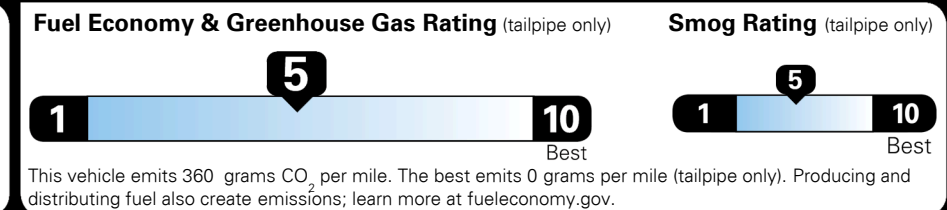

Actual results will vary for many reasons, including driving conditions and how you drive and maintain your vehicle. The average new vehicle gets 27 MPG and costs $7,500 to fuel over 5 years. Cost estimates are based on 15,000 miles per year at $ 2.70 per gallon. MPGe is miles per gasoline gallon equivalent. Vehicle emissions are a significant cause of climate change and smog.

fueleconomy.gov

Calculate personalized estimates and compare vehicles