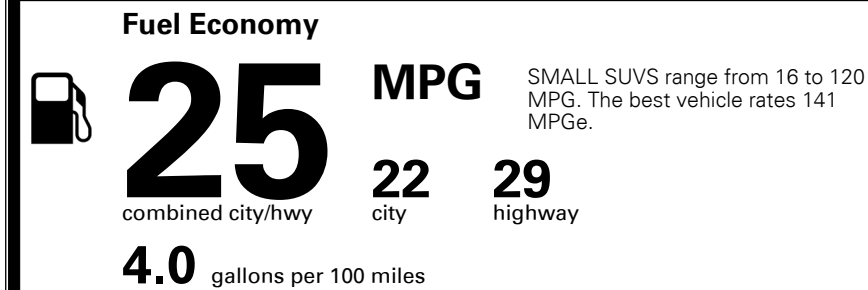

EXTERIOR
Smart (Hands-free) Power Liftgate
18" Alloy Wheels
LED Headlamps w/ Auto Light Control
LED Fog Lights
Roof Rails

WARRANTY
10 Year/100,000 Mile Limited Powertrain Warranty
5 Year/60,000 Mile Limited Basic Warranty
5 Year/60,000 Mile Roadside Assistance

When you purchase this vehicle, Kia America, Inc. collects personal information you provide to the dealership. For information on our collection and use of personal information and your rights, please see our Privacy policy on www.kia.com.

MANUFACTURER'S SUGGESTED RETAIL PRICE ▶

COMPARE SX FWD FEATURES

Added to/in place of standard EX FWD features

- 20" Gloss Black Alloy Wheels
- Panoramic Sunroof w/ Power Sunshade
- LED Projection Headlights
- LED Tail Lights
- Navigation w/10.25" Touchscreen & MapCare
- Highway Driving Assist (HDA)
- Power Passenger Seat

*Ask dealer for details

ADDITIONAL INSTALLED EQUIPMENT:
(In addition to or in place of standard features)
Carpeted Floor Mats

MSRP INCLUDING OPTIONS

INLAND FREIGHT AND HANDLING

TOTAL MANUFACTURER'S SUGGESTED RETAIL PRICE ▶

TOTAL ADDITIONAL WEIGHT: 6.6

$ 37,990.00

Included
Included
Included
Included
Included
Included
Included
Included

$210.00

$ 38,200.00

$ 1,170.00

$ 39,370.00

EPA DOT Fuel Economy and Environment

Gasoline Vehicle

You spend $500 more in fuel costs over 5 years
compared to the average new vehicle.

Annual fuel cost $1,600