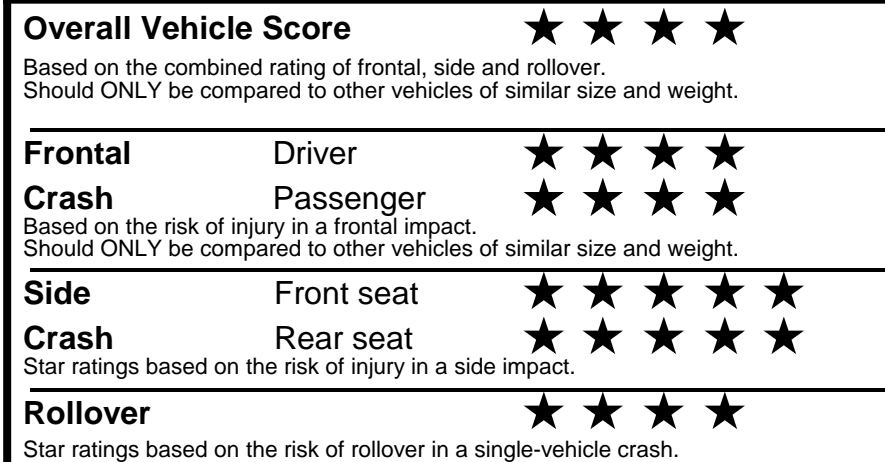

fueleconomy.gov

Calculate personalized estimates and compare vehicles

GOVERNMENT 5-STAR SAFETY RATINGS

Star ratings range from 1 to 5 stars (★★★★★) with 5 being the highest.
 Source: National Highway Traffic Safety Administration (NHTSA).
www.safercar.gov or 1-888-327-4236