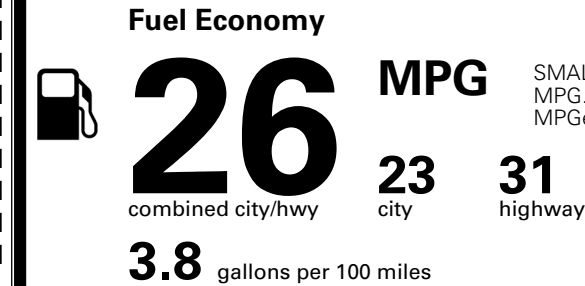

\$495.00
 \$235.00

MSRP INCLUDING OPTIONS

\$ 36,020.00

INLAND FREIGHT AND HANDLING

\$ 1,495.00

TOTAL MANUFACTURER'S SUGGESTED RETAIL PRICE ▶

\$ 37,515.00

TOTAL ADDITIONAL WEIGHT: 6.6

EPA DOT Fuel Economy and Environment

Gasoline Vehicle

You spend \$1,000 more in fuel costs over 5 years compared to the average new vehicle.

Annual fuel cost \$1,900

Actual results will vary for many reasons, including driving conditions and how you drive and maintain your vehicle. The average new vehicle gets 29 MPG and costs \$8,500 to fuel over 5 years. Cost estimates are based on 15,000 miles per year at \$ 3.30 per gallon. MPGe is miles per gasoline gallon equivalent. Vehicle emissions are a significant cause of climate change and smog.