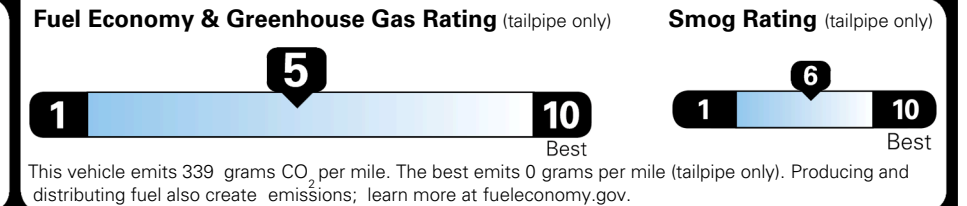

\$495.00
 \$235.00

MSRP INCLUDING OPTIONS

\$ 36,020.00

INLAND FREIGHT AND HANDLING

\$ 1,495.00

TOTAL MANUFACTURER'S SUGGESTED RETAIL PRICE ▶

\$ 37,515.00

TOTAL ADDITIONAL WEIGHT: 6.6

EPA DOT Fuel Economy and Environment

Gasoline Vehicle

You spend \$1,000 more in fuel costs over 5 years compared to the average new vehicle.

Annual fuel cost \$1,900

Actual results will vary for many reasons, including driving conditions and how you drive and maintain your vehicle. The average new vehicle gets 29 MPG and costs \$8,500 to fuel over 5 years. Cost estimates are based on 15,000 miles per year at \$ 3.30 per gallon. MPGe is miles per gasoline gallon equivalent. Vehicle emissions are a significant cause of climate change and smog.