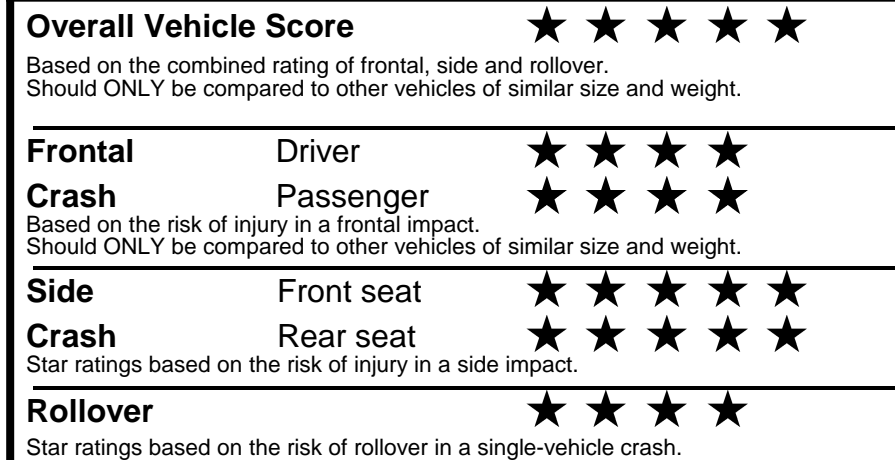

fueleconomy.gov

Calculate personalized estimates and compare vehicles

GOVERNMENT 5-STAR SAFETY RATINGS

Star ratings range from 1 to 5 stars (★★★★★) with 5 being the highest. Source: National Highway Traffic Safety Administration (NHTSA). www.safercar.gov or 1-888-327-4236