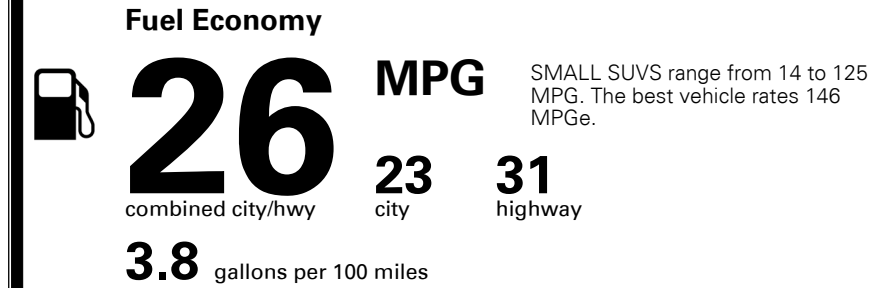

TOTAL ADDITIONAL WEIGHT: 10.1

EPA DOT Fuel Economy and Environment

Gasoline Vehicle

You spend \$1,000 more in fuel costs over 5 years compared to the average new vehicle.

Annual fuel cost \$1,900

Actual results will vary for many reasons, including driving conditions and how you drive and maintain your vehicle. The average new vehicle gets 29 MPG and costs \$8,500 to fuel over 5 years. Cost estimates are based on 15,000 miles per year at \$ 3.30 per gallon. MPGe is miles per gasoline gallon equivalent. Vehicle emissions are a significant cause of climate change and smog.