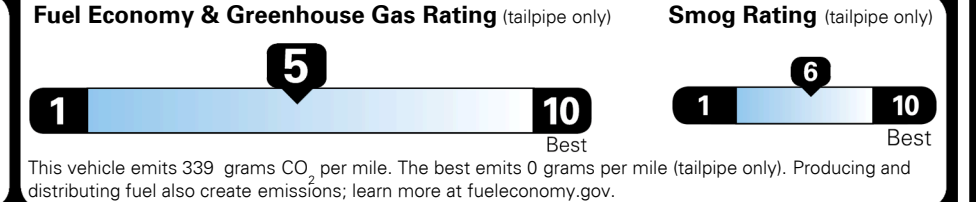

TOTAL ADDITIONAL WEIGHT: 10.1

EPA DOT Fuel Economy and Environment

Gasoline Vehicle

You spend \$1,000 more in fuel costs over 5 years compared to the average new vehicle.

Annual fuel cost \$1,900

Actual results will vary for many reasons, including driving conditions and how you drive and maintain your vehicle. The average new vehicle gets 29 MPG and costs \$8,500 to fuel over 5 years. Cost estimates are based on 15,000 miles per year at \$ 3.30 per gallon. MPGe is miles per gasoline gallon equivalent. Vehicle emissions are a significant cause of climate change and smog.