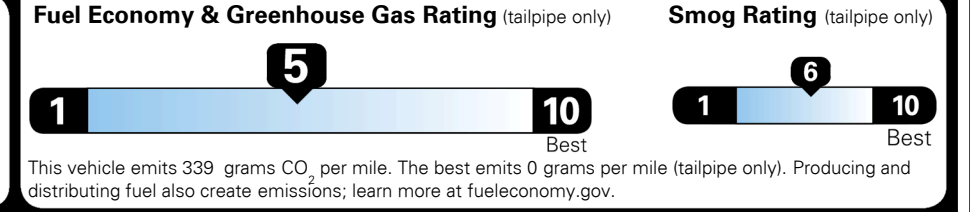

TOTAL ADDITIONAL WEIGHT: 10.1

EPA DOT Fuel Economy and Environment

Gasoline Vehicle

You spend \$1,000 more in fuel costs over 5 years compared to the average new vehicle.

Annual fuel cost \$1,900

Actual results will vary for many reasons, including driving conditions and how you drive and maintain your vehicle. The average new vehicle gets 29 MPG and costs \$8,500 to fuel over 5 years. Cost estimates are based on 15,000 miles per year at \$ 3.30 per gallon. MPGe is miles per gasoline gallon equivalent. Vehicle emissions are a significant cause of climate change and smog.