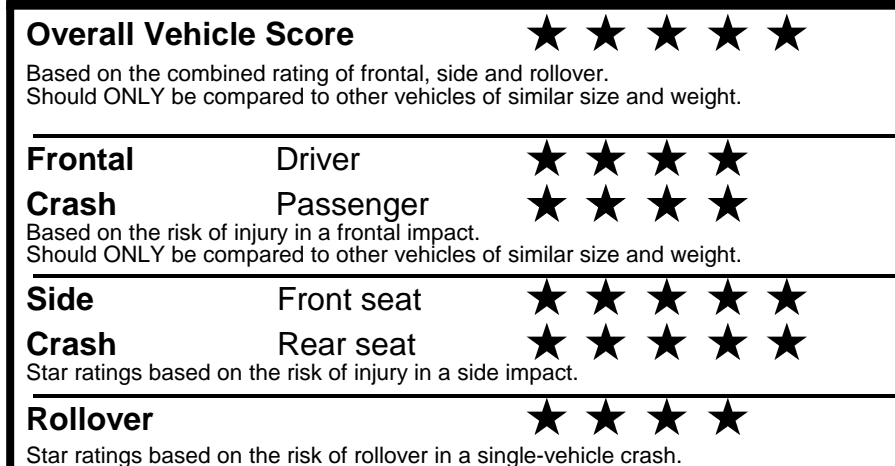

fueleconomy.gov
 Calculate personalized estimates and compare vehicles

GOVERNMENT 5-STAR SAFETY RATINGS

PARTS CONTENT INFORMATION

FOR VEHICLES IN THIS CAR LINE U.S./CANADIAN PARTS CONTENT: 55 %

MAJOR SOURCES OF FOREIGN PARTS: KOREA: 30%