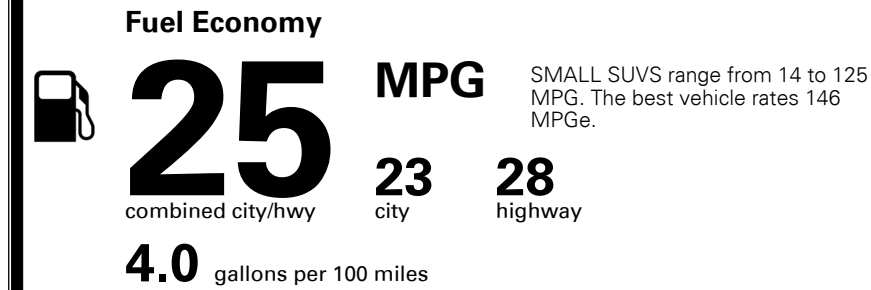

INLAND FREIGHT AND HANDLING \$ 1,445.00

TOTAL MANUFACTURER'S SUGGESTED RETAIL PRICE ▶ \$ 38,800.00

*Additional terms and conditions apply.
 **Kia Connect may be currently unavailable for some Model Year 2022 and newer vehicles sold or purchased in Massachusetts; please see owners.kia.com for more information.
 NOTE: When you purchase this vehicle, Kia America, Inc. collects personal information you provide to the dealership. For information on our collection and use of personal information and your rights, please see our Privacy Policy on www.kia.com.

TOTAL ADDITIONAL WEIGHT: 10.1

EPA DOT Fuel Economy and Environment

Gasoline Vehicle

You spend \$1,500 more in fuel costs over 5 years compared to the average new vehicle.

Annual fuel cost \$2,000

Actual results will vary for many reasons, including driving conditions and how you drive and maintain your vehicle. The average new vehicle gets 29 MPG and costs \$8,500 to fuel over 5 years. Cost estimates are based on 15,000 miles per year at \$ 3.30 per gallon. MPGe is miles per gasoline gallon equivalent. Vehicle emissions are a significant cause of climate change and smog.