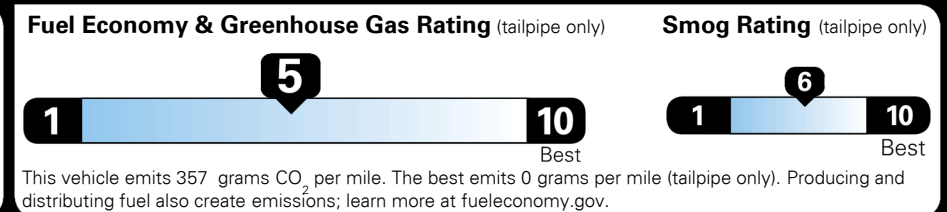

TOTAL ADDITIONAL WEIGHT: 10.1

EPA DOT Fuel Economy and Environment

Gasoline Vehicle

You spend \$1,500 more in fuel costs over 5 years compared to the average new vehicle.

Annual fuel cost \$2,000

Actual results will vary for many reasons, including driving conditions and how you drive and maintain your vehicle. The average new vehicle gets 29 MPG and costs \$8,500 to fuel over 5 years. Cost estimates are based on 15,000 miles per year at \$ 3.30 per gallon. MPGe is miles per gasoline gallon equivalent. Vehicle emissions are a significant cause of climate change and smog.