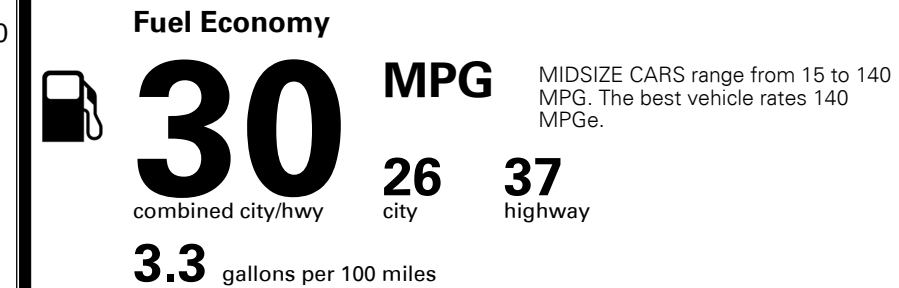

TOTAL ADDITIONAL WEIGHT: 8.1

EPA DOT Fuel Economy and Environment

Gasoline Vehicle

You save \$750
 in fuel costs over 5 years compared to the average new vehicle.

Annual fuel cost \$1,750

Actual results will vary for many reasons, including driving conditions and how you drive and maintain your vehicle. The average new vehicle gets 28 MPG and costs \$9,500 to fuel over 5 years. Cost estimates are based on 15,000 miles per year at \$ 3.50 per gallon. MPGe is miles per gasoline gallon equivalent. Vehicle emissions are a significant cause of climate change and smog.