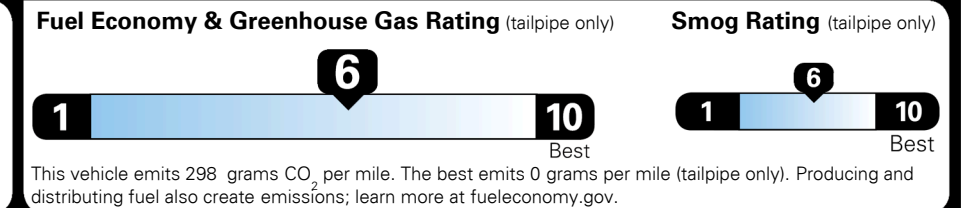

TOTAL ADDITIONAL WEIGHT: 8.1

EPA DOT Fuel Economy and Environment

Gasoline Vehicle

You save \$750
 in fuel costs over 5 years compared to the average new vehicle.

Annual fuel cost \$1,750

Actual results will vary for many reasons, including driving conditions and how you drive and maintain your vehicle. The average new vehicle gets 28 MPG and costs \$9,500 to fuel over 5 years. Cost estimates are based on 15,000 miles per year at \$ 3.50 per gallon. MPGe is miles per gasoline gallon equivalent. Vehicle emissions are a significant cause of climate change and smog.

fueleconomy.gov

Calculate personalized estimates and compare vehicles

GOVERNMENT 5-STAR SAFETY RATINGS

Overall Vehicle Score ★ ★ ★ ★ ★

Based on the combined rating of frontal, side and rollover. Should ONLY be compared to other vehicles of similar size and weight.