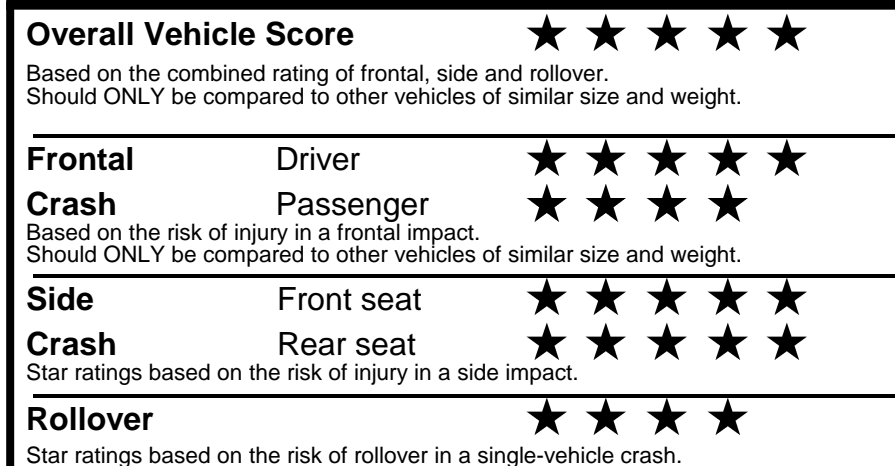

### GOVERNMENT 5-STAR SAFETY RATINGS

Star ratings range from 1 to 5 stars (★★★★★) with 5 being the highest.  
 Source: National Highway Traffic Safety Administration (NHTSA).  
[www.safercar.gov](http://www.safercar.gov) or 1-888-327-4236