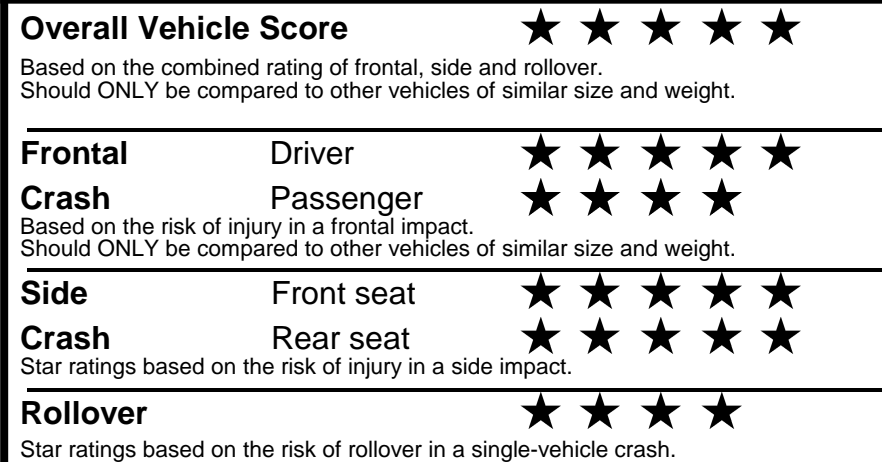

### GOVERNMENT 5-STAR SAFETY RATINGS

Star ratings range from 1 to 5 stars (★★★★★) with 5 being the highest.  
 Source: National Highway Traffic Safety Administration (NHTSA).  
[www.safercar.gov](http://www.safercar.gov) or 1-888-327-4236