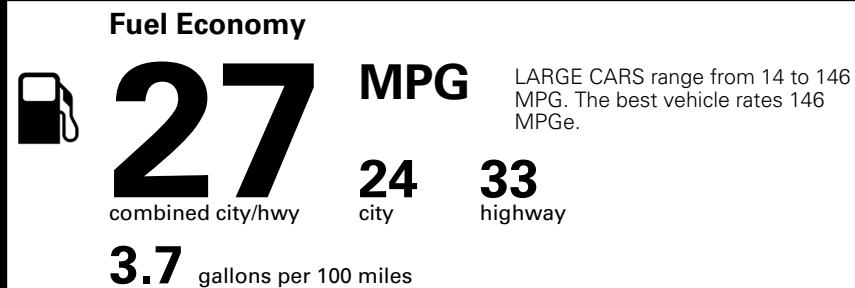

MANUFACTURER'S SUGGESTED RETAIL PRICE ▶

COMPARE GT-LINE AWD FEATURES
Added to/in place of standard GT-Line FWD features

- All-Wheel Drive
- Heated Steering Wheel

ADDITIONAL INSTALLED EQUIPMENT:
(In addition to or in place of standard features)

- Runway Red Paint
- GT-Line Premium Package
- Panoramic Sunroof w/ Power Sunshade
- LED Interior Lighting
- Bose Premium Audio w/Active Sound Design
- 18" Black Finished Alloy Wheels, Unique Design
- Carpeted Floor Mats

$ 29,990.00

Included
Included
Included

$495.00
$2,200.00

$200.00

MSRP INCLUDING OPTIONS

$ 32,885.00

INLAND FREIGHT AND HANDLING

$ 1,195.00

TOTAL MANUFACTURER'S SUGGESTED RETAIL PRICE ▶

$ 34,080.00

TOTAL ADDITIONAL WEIGHT: 7.3

*Additional terms and conditions apply.
**Kia Connect may be currently unavailable for some Model Year 2022 and newer vehicles sold or purchased in Massachusetts; please see owners.kia.com for more information.
NOTE: When you purchase this vehicle, Kia America, Inc. collects personal information you provide to the dealership. For information on our collection and use of personal information and your rights, please see our Privacy Policy on www.kia.com.

EPA DOT Fuel Economy and Environment

Gasoline Vehicle

You spend $750 more in fuel costs over 5 years compared to the average new vehicle.

Annual fuel cost $1,850