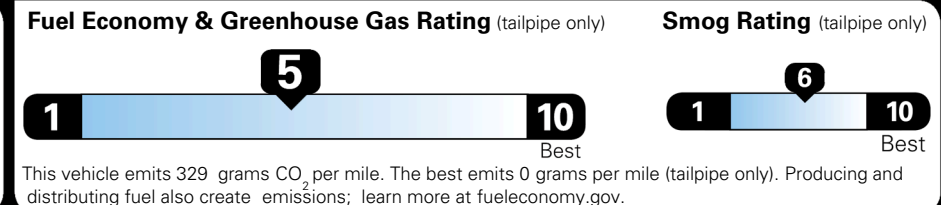

### EPA DOT Fuel Economy and Environment

Gasoline Vehicle

**You spend \$750 more in fuel costs over 5 years** compared to the average new vehicle.

**Annual fuel cost \$1,850**

Actual results will vary for many reasons, including driving conditions and how you drive and maintain your vehicle. The average new vehicle gets 29 MPG and costs \$8,500 to fuel over 5 years. Cost estimates are based on 15,000 miles per year at \$ 3.30 per gallon. MPGe is miles per gasoline gallon equivalent. Vehicle emissions are a significant cause of climate change and smog.