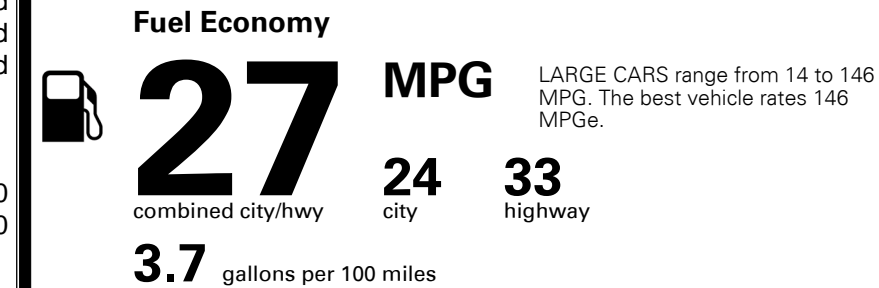

### EPA DOT Fuel Economy and Environment

Gasoline Vehicle

**You spend \$750 more in fuel costs over 5 years** compared to the average new vehicle.

**Annual fuel cost \$1,850**