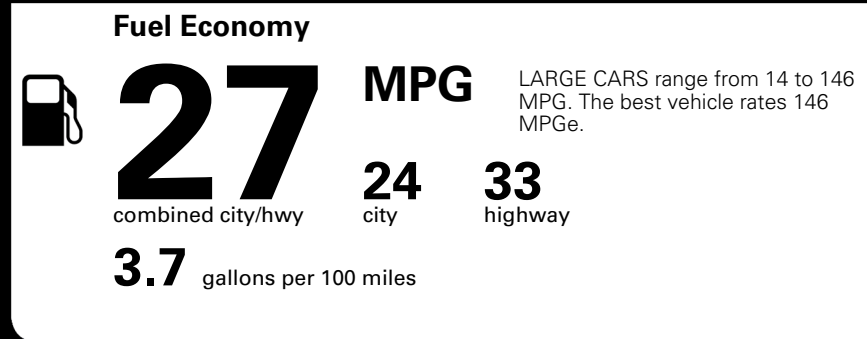

EPA DOT Fuel Economy and Environment

Gasoline Vehicle

You spend $750 more in fuel costs over 5 years compared to the average new vehicle.

Annual fuel cost $1,850