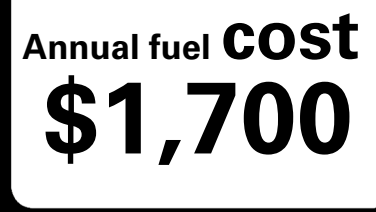

INLAND FREIGHT AND HANDLING

\$ 1,245.00

TOTAL MANUFACTURER'S SUGGESTED RETAIL PRICE ▶

\$ 32,135.00

*Additional terms and conditions apply.
 **Kia Connect may be currently unavailable for some Model Year 2022 and newer vehicles sold or purchased in Massachusetts; please see owners.kia.com for more information.
 NOTE: When you purchase this vehicle, Kia America, Inc. collects personal information you provide to the dealership. For information on our collection and use of personal information and your rights, please see our Privacy Policy on www.kia.com.

TOTAL ADDITIONAL WEIGHT: 7.3

EPA DOT Fuel Economy and Environment

You save \$0
 in fuel costs over 5 years compared to the average new vehicle.

Actual results will vary for many reasons, including driving conditions and how you drive and maintain your vehicle. The average new vehicle gets 29 MPG and costs \$8,500 to fuel over 5 years. Cost estimates are based on 15,000 miles per year at \$ 3.30 per gallon. MPGe is miles per gasoline gallon equivalent. Vehicle emissions are a significant cause of climate change and smog.