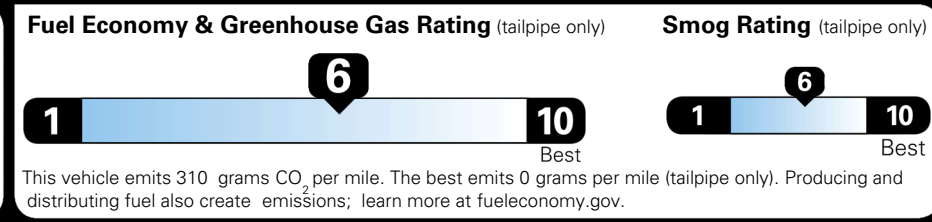

INLAND FREIGHT AND HANDLING

\$ 1,245.00

TOTAL MANUFACTURER'S SUGGESTED RETAIL PRICE ▶

\$ 32,135.00

*Additional terms and conditions apply.
 **Kia Connect may be currently unavailable for some Model Year 2022 and newer vehicles sold or purchased in Massachusetts; please see owners.kia.com for more information.
 NOTE: When you purchase this vehicle, Kia America, Inc. collects personal information you provide to the dealership. For information on our collection and use of personal information and your rights, please see our Privacy Policy on www.kia.com.

TOTAL ADDITIONAL WEIGHT: 7.3

EPA DOT Fuel Economy and Environment

You save \$0
 in fuel costs over 5 years compared to the average new vehicle.

Actual results will vary for many reasons, including driving conditions and how you drive and maintain your vehicle. The average new vehicle gets 29 MPG and costs \$8,500 to fuel over 5 years. Cost estimates are based on 15,000 miles per year at \$ 3.30 per gallon. MPGe is miles per gasoline gallon equivalent. Vehicle emissions are a significant cause of climate change and smog.