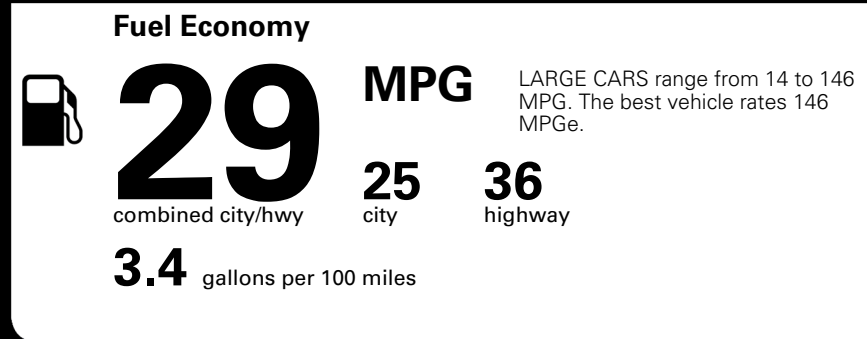

INLAND FREIGHT AND HANDLING

\$ 1,245.00

TOTAL MANUFACTURER'S SUGGESTED RETAIL PRICE ▶

\$ 32,135.00

*Additional terms and conditions apply.
 **Kia Connect may be currently unavailable for some Model Year 2022 and newer vehicles sold or purchased in Massachusetts; please see owners.kia.com for more information.
 NOTE: When you purchase this vehicle, Kia America, Inc. collects personal information you provide to the dealership. For information on our collection and use of personal information and your rights, please see our Privacy Policy on www.kia.com.

TOTAL ADDITIONAL WEIGHT: 7.3

EPA DOT Fuel Economy and Environment

You save \$0
 in fuel costs over 5 years compared to the average new vehicle.

Actual results will vary for many reasons, including driving conditions and how you drive and maintain your vehicle. The average new vehicle gets 29 MPG and costs \$8,500 to fuel over 5 years. Cost estimates are based on 15,000 miles per year at \$ 3.30 per gallon. MPGe is miles per gasoline gallon equivalent. Vehicle emissions are a significant cause of climate change and smog.