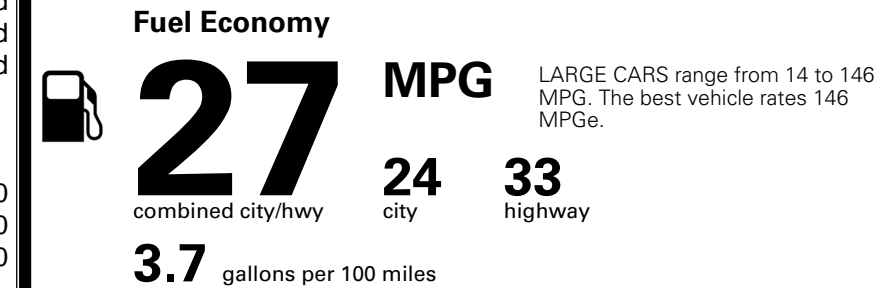

WARRANTY

10 Year/100,000 Mile Limited Powertrain Warranty
5 Year/60,000 Mile Limited Basic Warranty
5 Year/60,000 Mile Roadside Assistance

MANUFACTURER'S SUGGESTED RETAIL PRICE ▶

$ 30,090.00

COMPARE GT-LINE AWD FEATURES

Added to/in place of standard GT-Line FWD features
- All-Wheel Drive
- Heated Steering Wheel

Included
Included
Included

ADDITIONAL INSTALLED EQUIPMENT: (In addition to or in place of standard features)

Steel Matte Gray Paint
GT-Line Red Interior Color Package
GT-Line Premium Package
- Panoramic Sunroof w/ Power Sunshade
- LED Interior Lighting
- Bose Premium Audio w/Active Sound Design
- 18" Black Finished Alloy Wheels, Unique Design
Carpeted Floor Mats

$695.00
$295.00
$2,200.00

$200.00

MSRP INCLUDING OPTIONS

$ 33,480.00

INLAND FREIGHT AND HANDLING

$ 1,245.00

TOTAL MANUFACTURER'S SUGGESTED RETAIL PRICE ▶

$ 34,725.00

TOTAL ADDITIONAL WEIGHT: 7.3

*Additional terms and conditions apply.

**Kia Connect may be currently unavailable for some Model Year 2022 and newer vehicles sold or purchased in Massachusetts; please see owners.kia.com for more information.

NOTE: When you purchase this vehicle, Kia America, Inc. collects personal information you provide to the dealership. For information on our collection and use of personal information and your rights, please see our Privacy Policy on www.kia.com.

EPA DOT Fuel Economy and Environment

Gasoline Vehicle

Annual fuel cost
$1,850