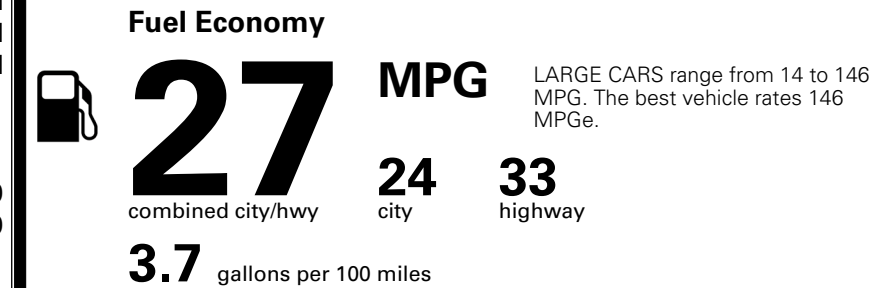

TOTAL MANUFACTURER'S SUGGESTED RETAIL PRICE ▶

\$ 34,080.00

TOTAL ADDITIONAL WEIGHT: 7.3

EPA DOT Fuel Economy and Environment

Gasoline Vehicle

You spend
\$750
 more in fuel costs
 over 5 years
 compared to the
 average new vehicle.