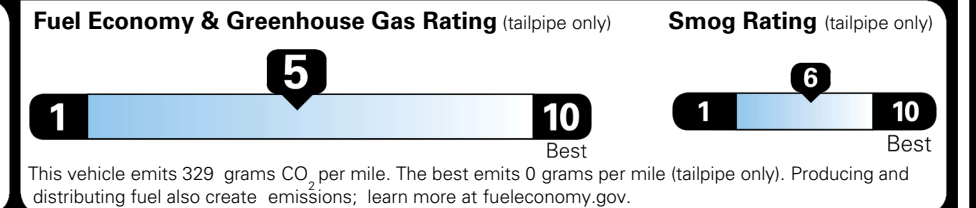

Actual results will vary for many reasons, including driving conditions and how you drive and maintain your vehicle. The average new vehicle gets 29 MPG and costs $8,500 to fuel over 5 years. Cost estimates are based on 15,000 miles per year at $ 3.30 per gallon. MPGe is miles per gasoline gallon equivalent. Vehicle emissions are a significant cause of climate change and smog.

fueleconomy.gov

Calculate personalized estimates and compare vehicles

GOVERNMENT 5-STAR SAFETY RATINGS

PARTS CONTENT INFORMATION

Overall Vehicle Score ★ ★ ★ ★ ★

Based on the combined rating of frontal, side and rollover.
Should ONLY be compared to other vehicles of similar size and weight.

Frontal Driver ★ ★ ★ ★ ★

Crash Passenger ★ ★ ★ ★ ★

Based on the risk of injury in a frontal impact.
Should ONLY be compared to other vehicles of similar size and weight.

Side Front seat ★ ★ ★ ★ ★

Crash Rear seat ★ ★ ★ ★ ★

Star ratings based on the risk of injury in a side impact.

Rollover ★ ★ ★ ★ ★

Star ratings based on the risk of rollover in a single-vehicle crash.

Star ratings range from 1 to 5 stars (★★★★★) with 5 being the highest.

Source: National Highway Traffic Safety Administration (NHTSA).

www.safercar.gov or 1-888-327-4236

Manufacturer's suggested retail price includes Manufacturer's recommended pre-delivery service. License and title fees, state and local taxes and other dealer installed options and accessories are not included in the manufacturer's suggested retail price.

FOR VEHICLES IN THIS CAR LINE U.S./CANADIAN PARTS CONTENT: 0 %

MAJOR SOURCES OF FOREIGN PARTS: KOREA: 90%

NOTE: PARTS CONTENT DOES NOT INCLUDE FINAL ASSEMBLY, DISTRIBUTION, OR OTHER NON-PARTS COSTS.

FOR THIS VEHICLE FINAL ASSEMBLY POINT: HWASUNG, KOREA

COUNTRY OF ORIGIN ENGINE (MOTOR): KOREA

TRANSMISSION: KOREA